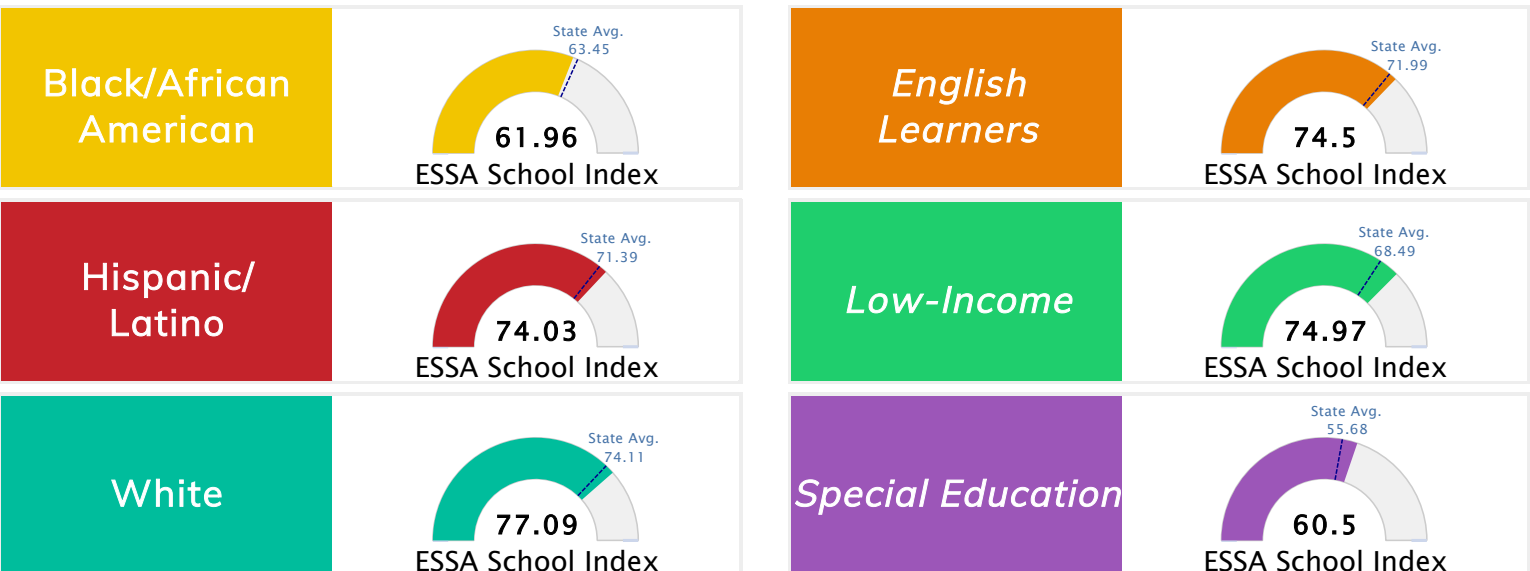

Note: Full color represents score

Prepared by the Arkansas Department of Education