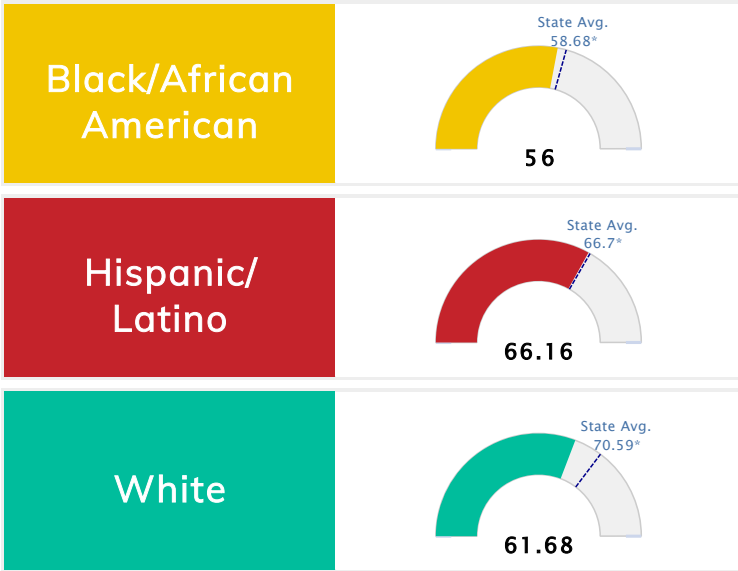

ELA % Tested	Math % Tested		ELA % Tested	Math % Tested
All Students	100.00%	100.00%			
Black / African American	100.00%	100.00%	English Learners	100.00%	100.00%
Hispanic / Latino	100.00%	100.00%	Economically Disadvantaged	100.00%	100.00%
White	100.00%	100.00%	Students with Disabilities	100.00%	100.00%

Prepared by the Arkansas Department of Education: Division of Elementary and Secondary Education