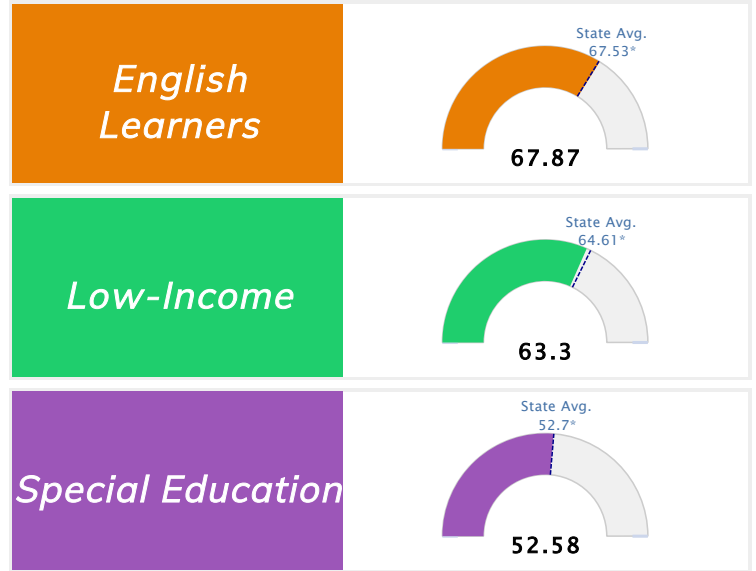

ELA % Tested	Math % Tested		ELA % Tested	Math % Tested
All Students	100.00%	100.00%			
Black / African American	100.00%	100.00%	English Learners	100.00%	100.00%
Hispanic / Latino	100.00%	100.00%	Economically Disadvantaged	100.00%	100.00%
White	100.00%	100.00%	Students with Disabilities	100.00%	100.00%

Prepared by the Arkansas Department of Education: Division of Elementary and Secondary Education