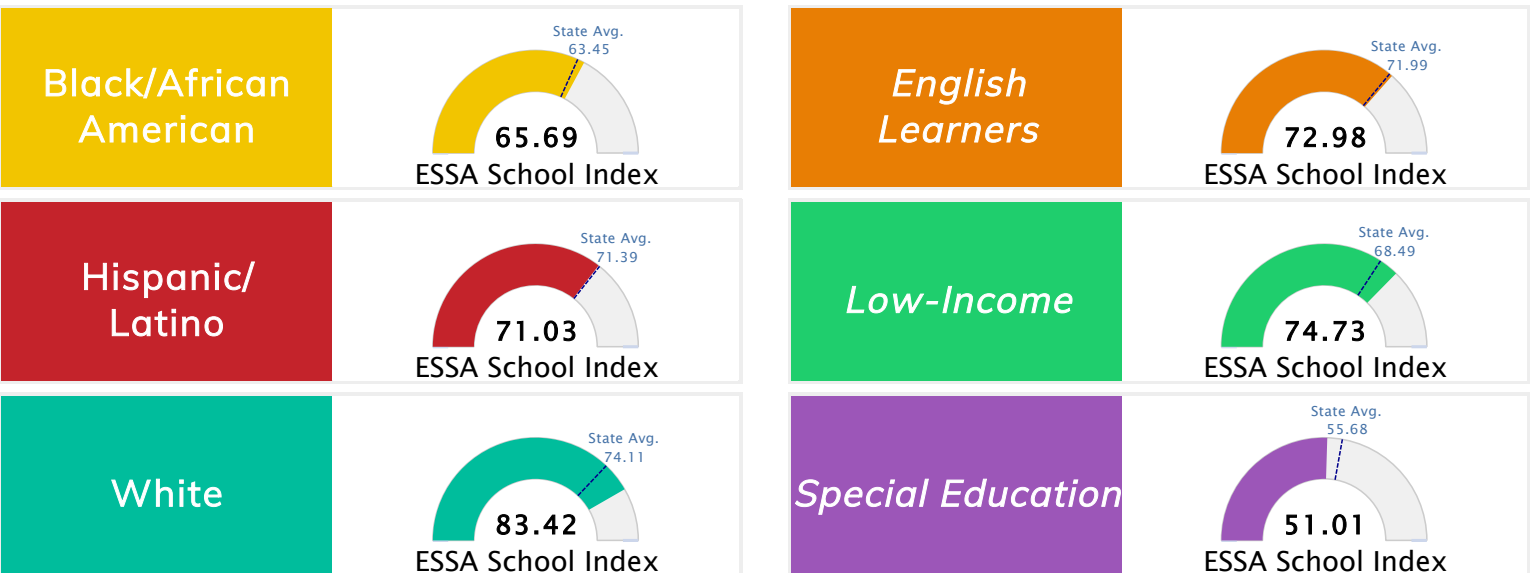

Note: Full color represents score

Prepared by the Arkansas Department of Education