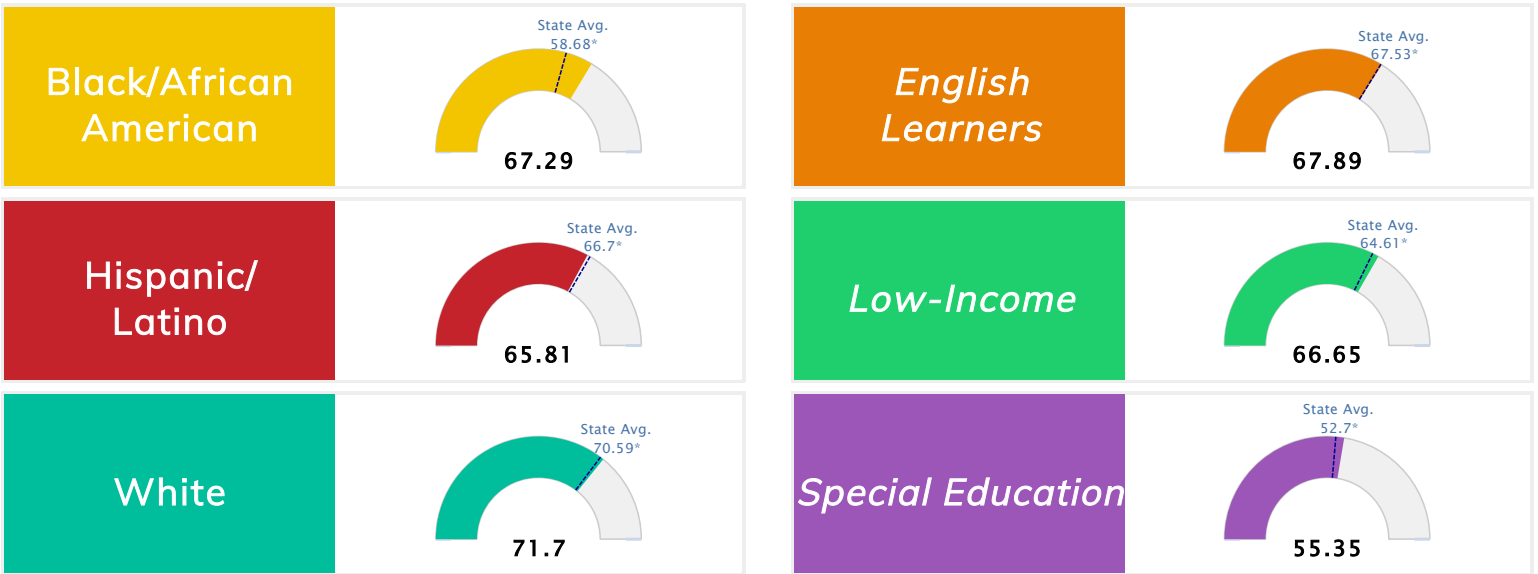

ELA % Tested	Math % Tested		ELA % Tested	Math % Tested
All Students	100.00%	100.00%			
Black / African American	100.00%	100.00%	English Learners	100.00%	100.00%
Hispanic / Latino	100.00%	100.00%	Economically Disadvantaged	100.00%	100.00%
White	100.00%	100.00%	Students with Disabilities	100.00%	100.00%

Prepared by the Arkansas Department of Education: Division of Elementary and Secondary Education