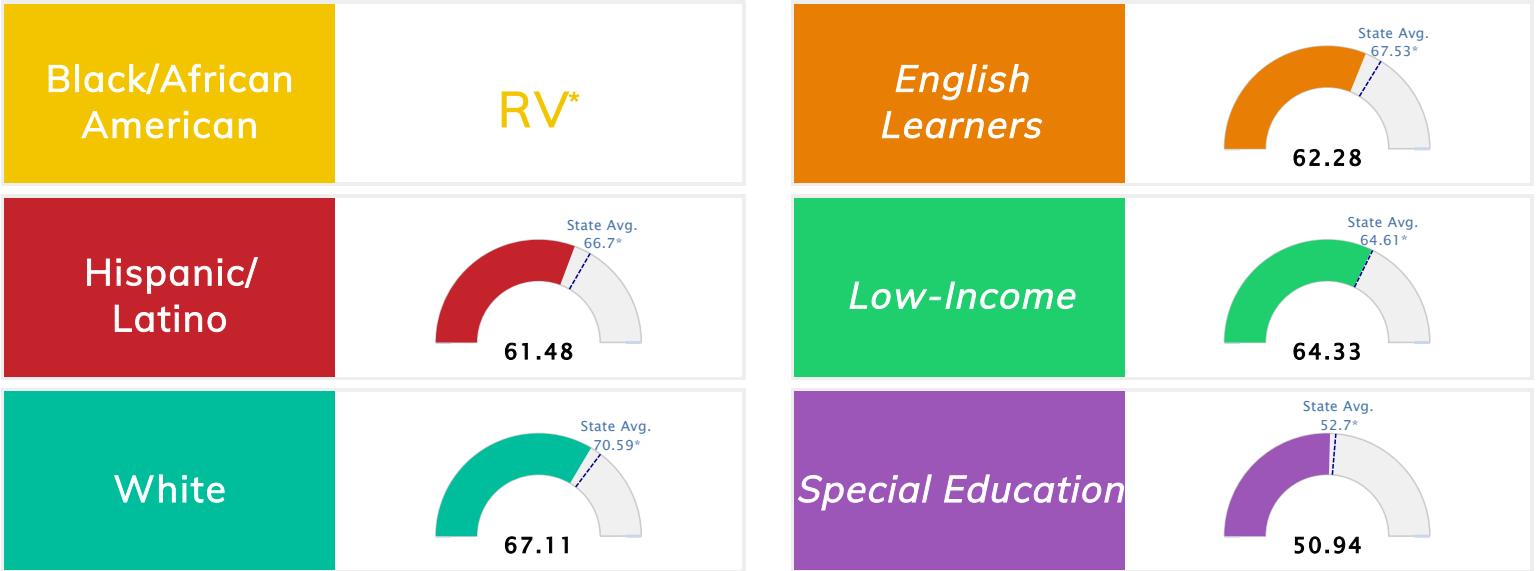

ELA % Tested	Math % Tested		ELA % Tested	Math % Tested
All Students	100.00%	100.00%			
Black / African American	RV***	RV***	English Learners	100.00%	100.00%
Hispanic / Latino	100.00%	100.00%	Economically Disadvantaged	100.00%	100.00%
White	100.00%	100.00%	Students with Disabilities	100.00%	100.00%

***RV = Restricted Value for sub-pops size < 10

Prepared by the Arkansas Department of Education: Division of Elementary and Secondary Education