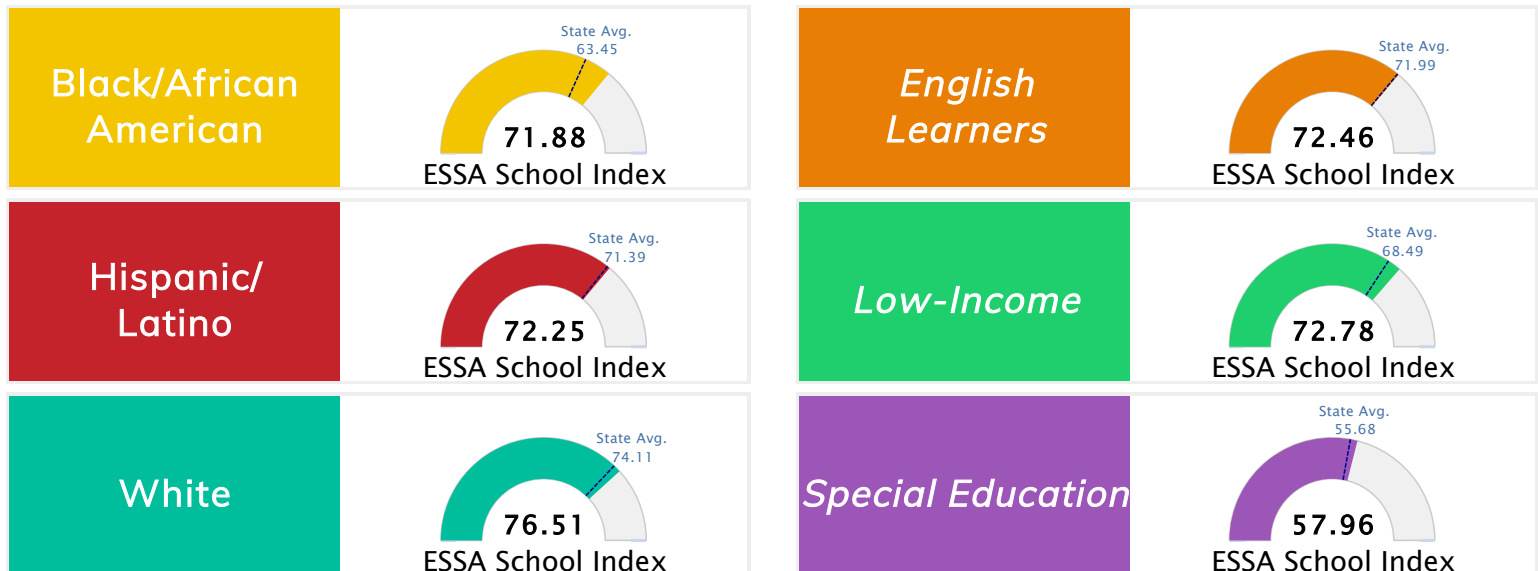

Note: Full color represents score

Prepared by the Arkansas Department of Education