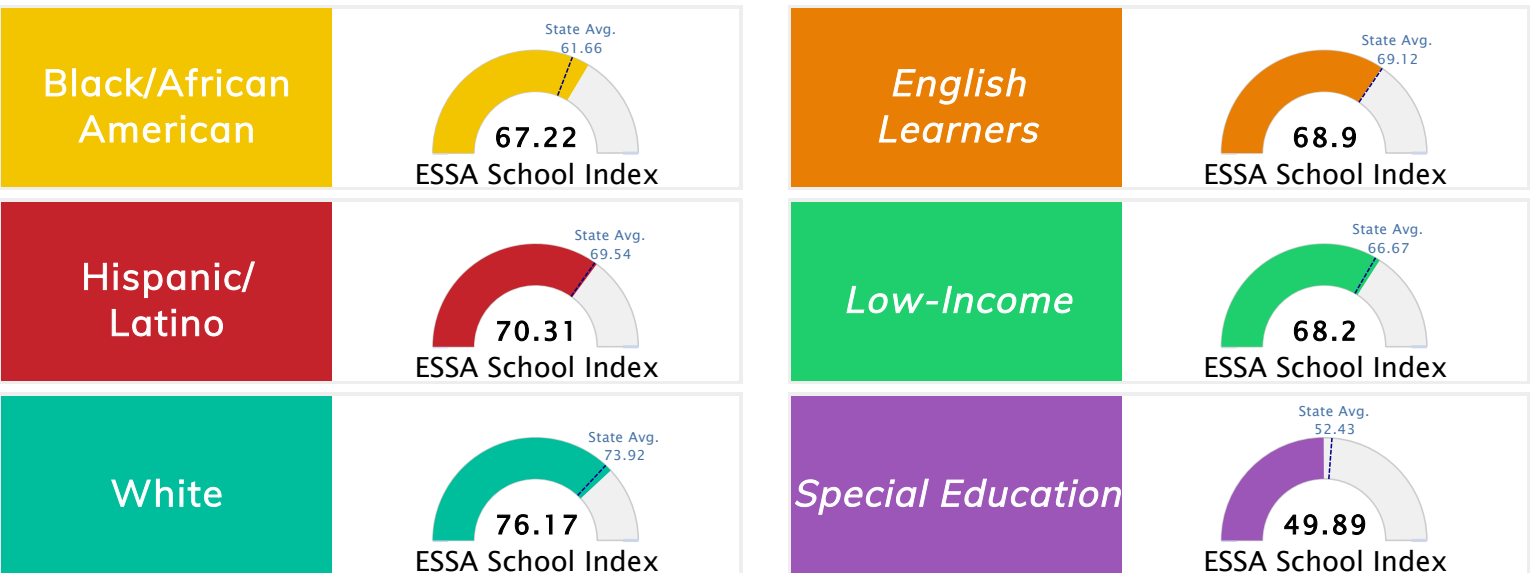

Note: Full color represents score

Prepared by the Arkansas Department of Education