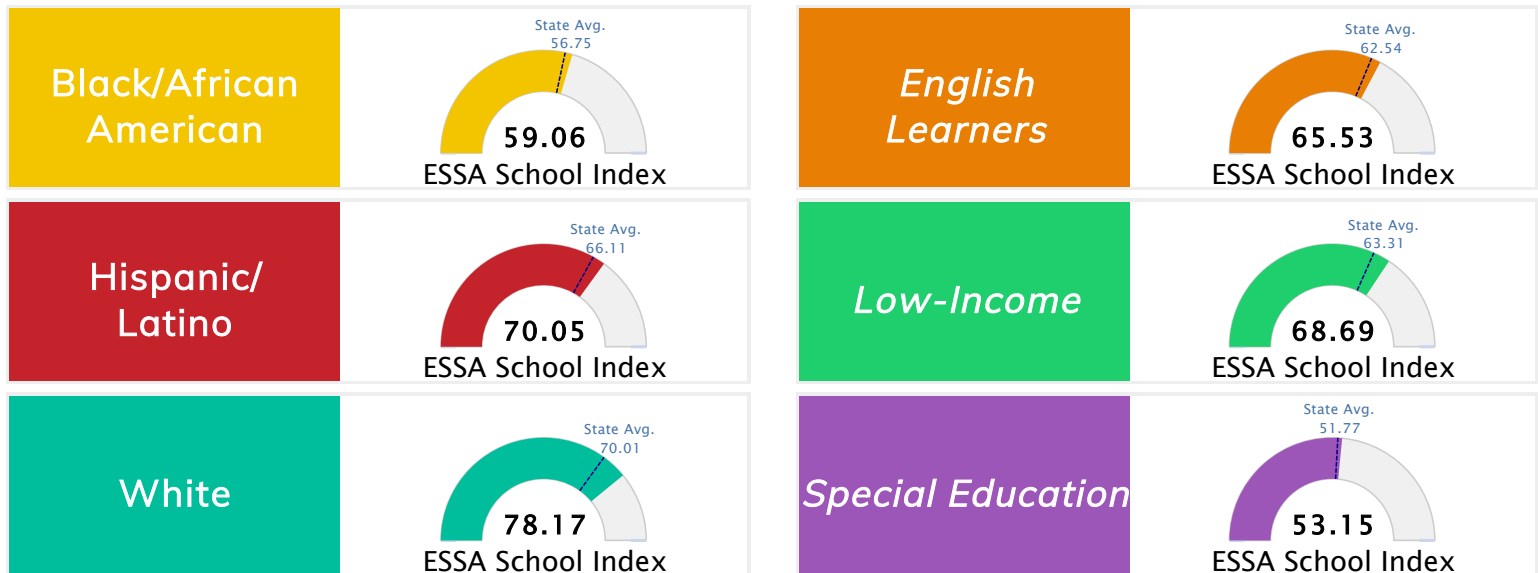

Note: Full color represents score

Prepared by the Arkansas Department of Education