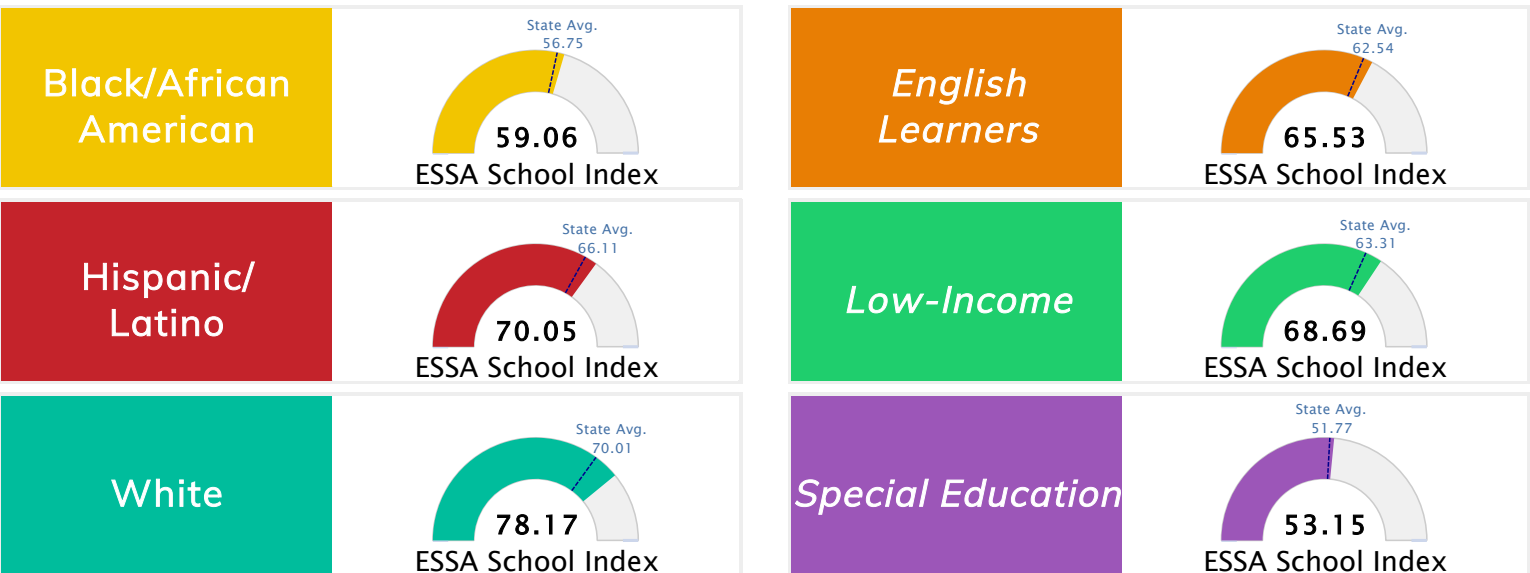

Note: Full color represents score

Prepared by the Arkansas Department of Education