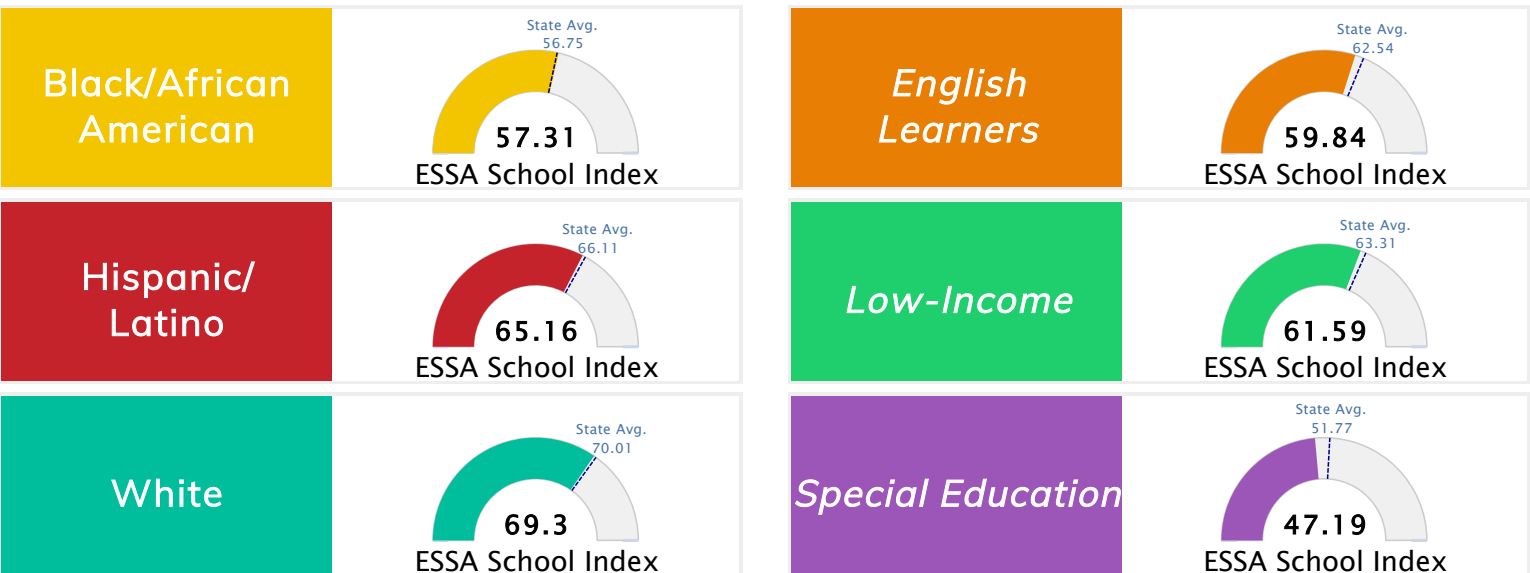

Note: Full color represents score

Prepared by the Arkansas Department of Education