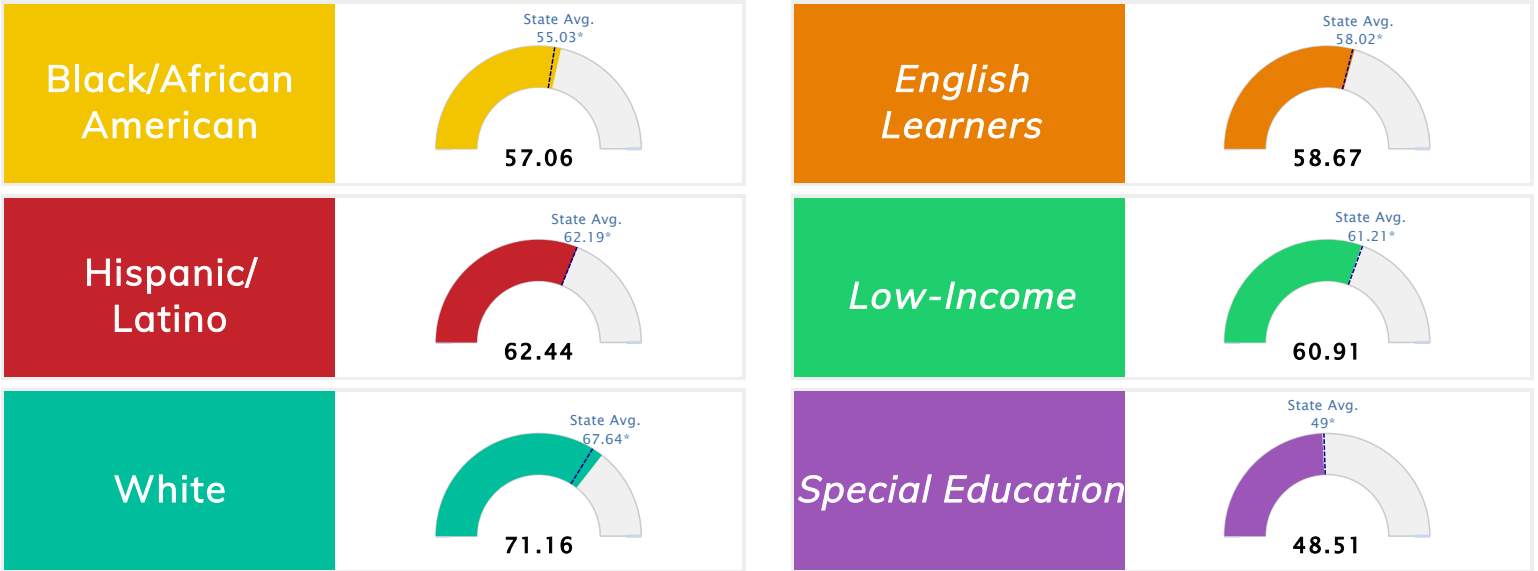

ELA % Tested	Math % Tested		ELA % Tested	Math % Tested
All Students	99.22%	99.22%			
Black / African American	96.55%	96.55%	English Learners	98.68%	98.68%
Hispanic / Latino	100.00%	100.00%	Economically Disadvantaged	98.86%	98.86%
White	99.56%	99.56%	Students with Disabilities	97.56%	97.56%

Prepared by the Arkansas Department of Education: Division of Elementary and Secondary Education