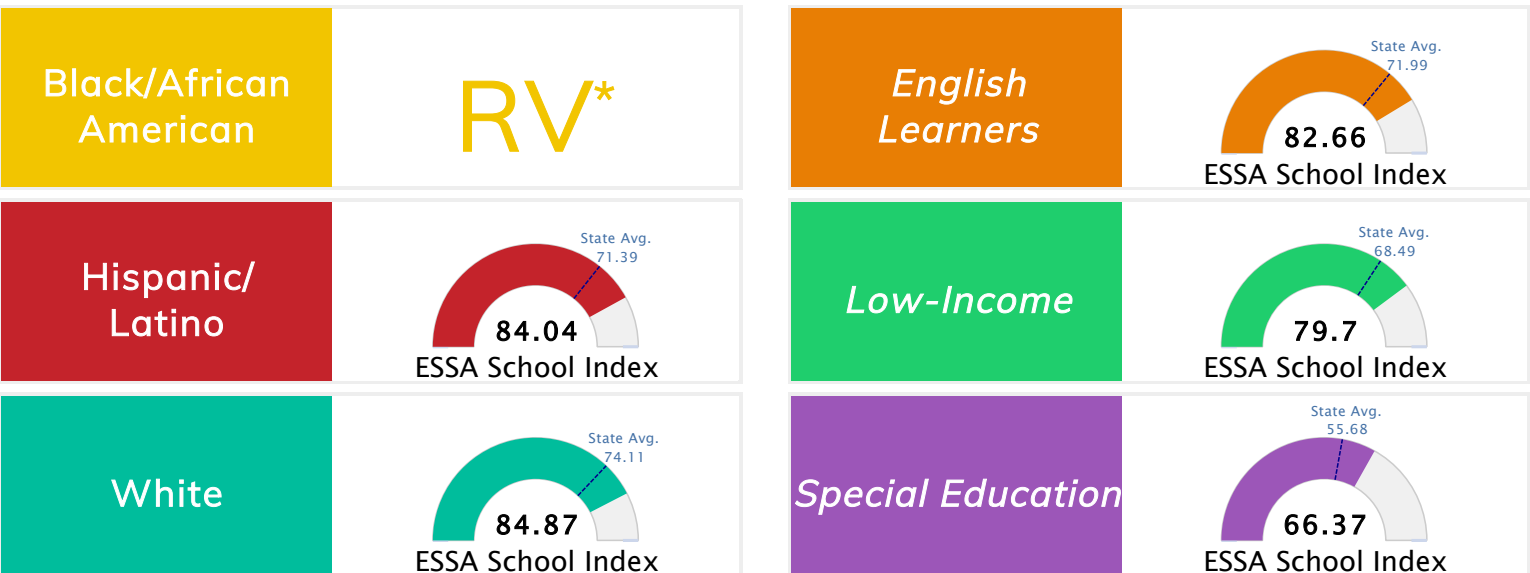

Note: Full color represents score

*RV = Restricted Value for sub-pops size < 10

Prepared by the Arkansas Department of Education