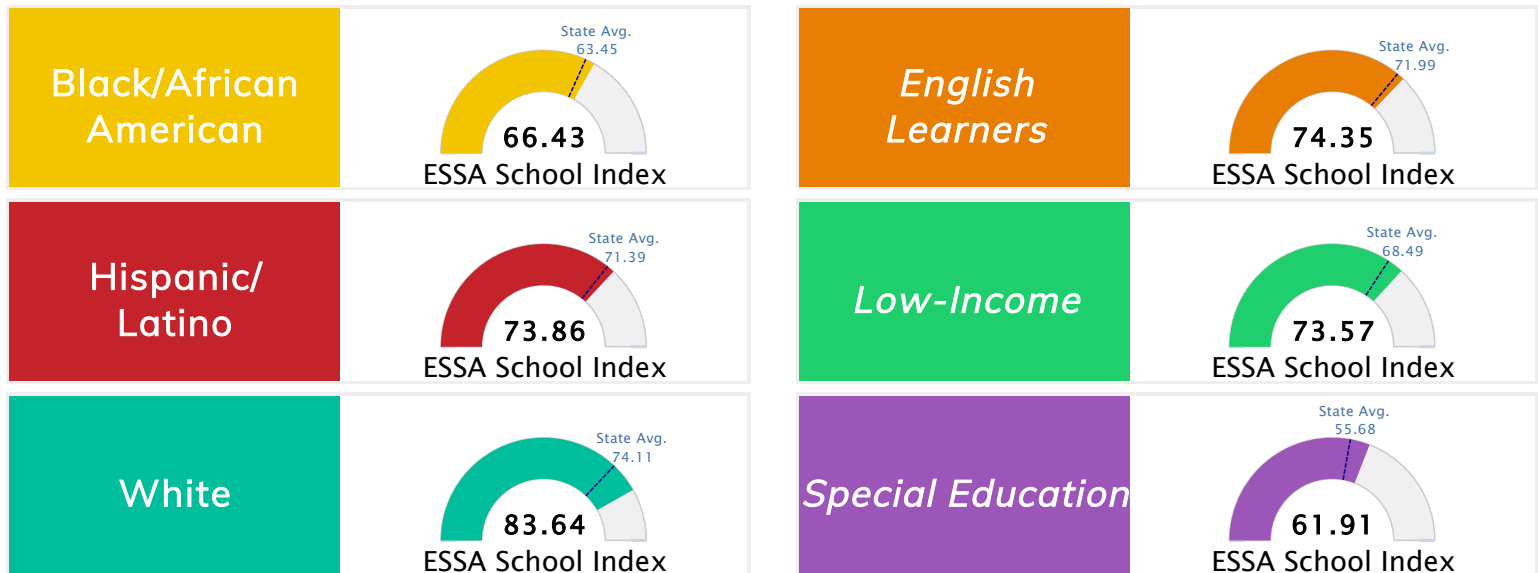

Note: Full color represents score

Prepared by the Arkansas Department of Education