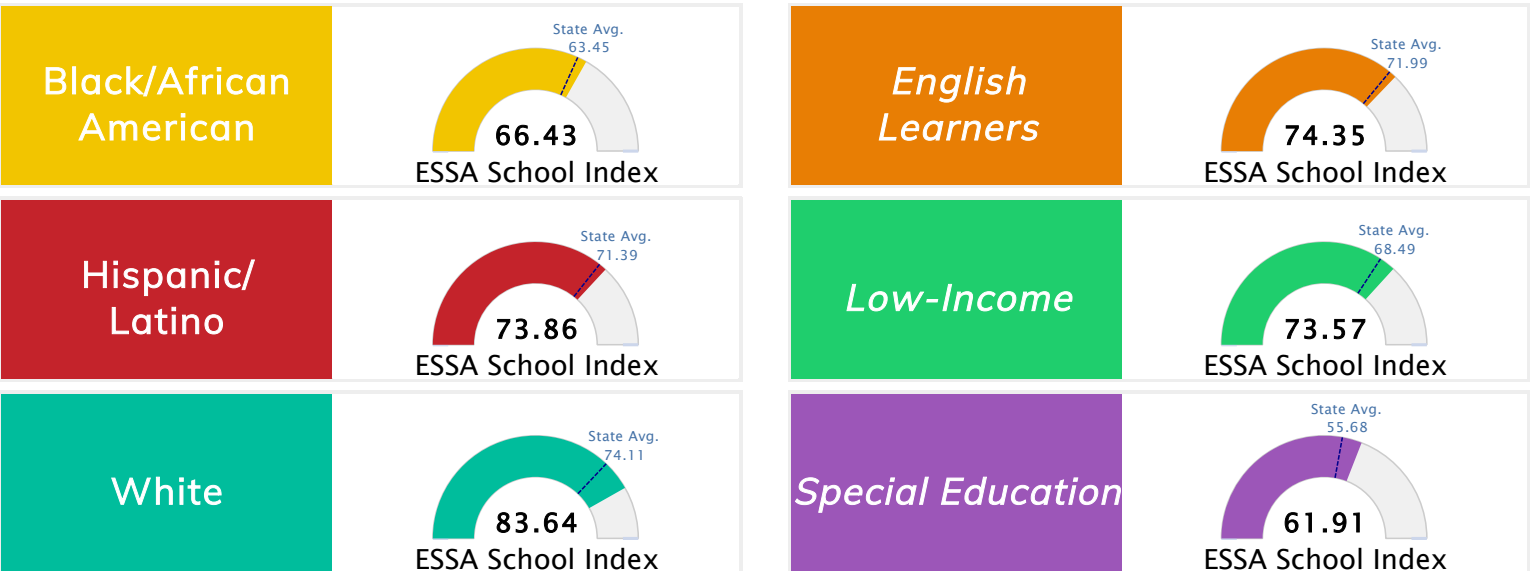

Note: Full color represents score

Prepared by the Arkansas Department of Education