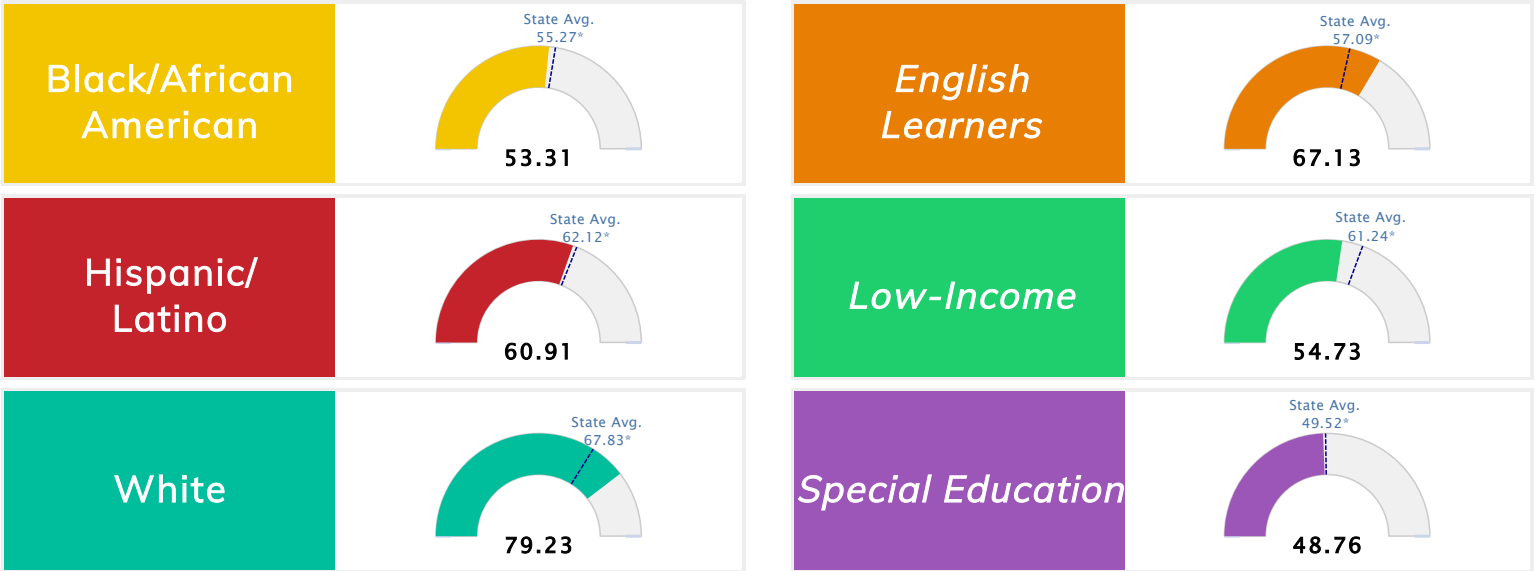

ELA % Tested	Math % Tested		ELA % Tested	Math % Tested
All Students	97.47%	97.55%			
Black / African American	95.73%	96.07%	English Learners	98.77%	98.77%
Hispanic / Latino	98.40%	98.40%	Economically Disadvantaged	96.13%	96.27%
White	99.09%	99.09%	Students with Disabilities	97.67%	97.67%

Prepared by the Arkansas Department of Education: Division of Elementary and Secondary Education