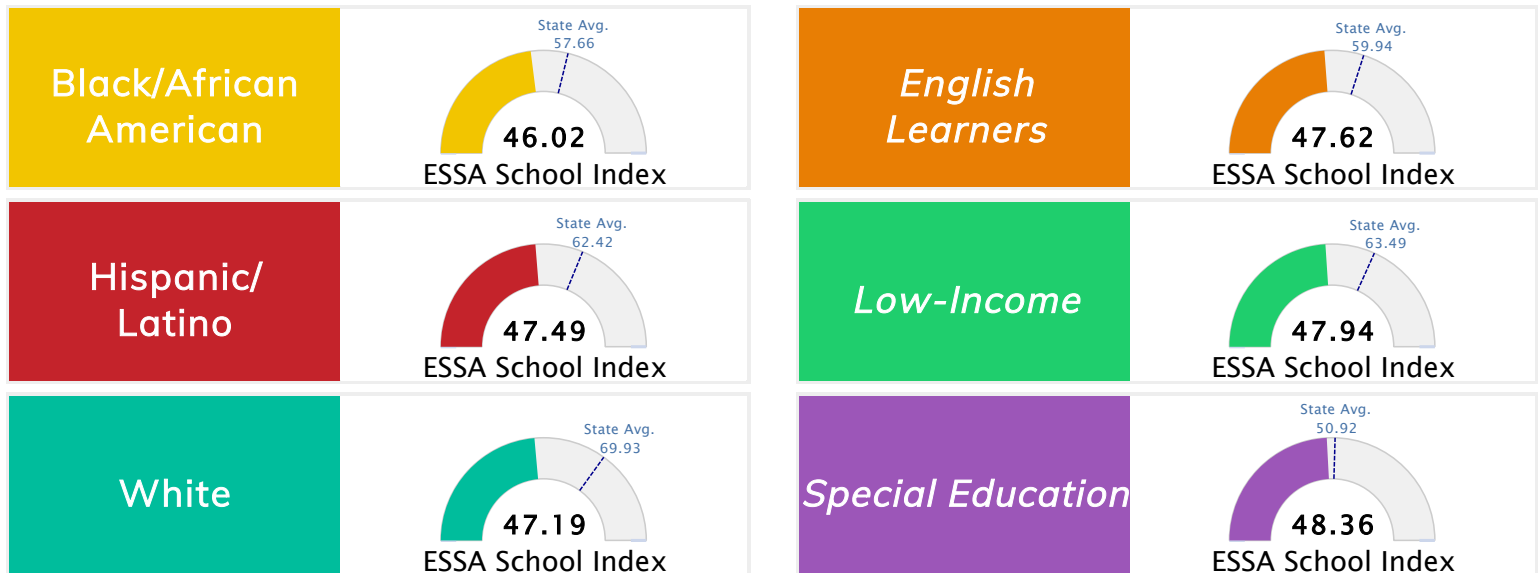

Note: Full color represents score

Prepared by the Arkansas Department of Education