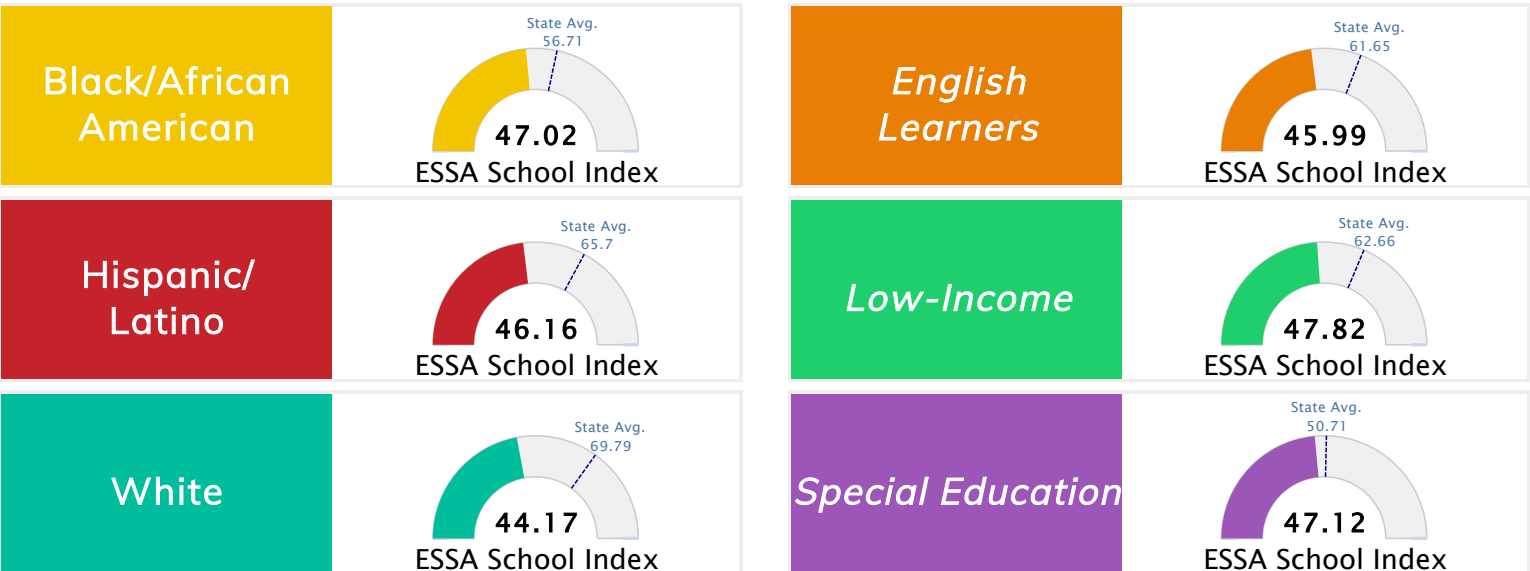

Note: Full color represents score

Prepared by the Arkansas Department of Education