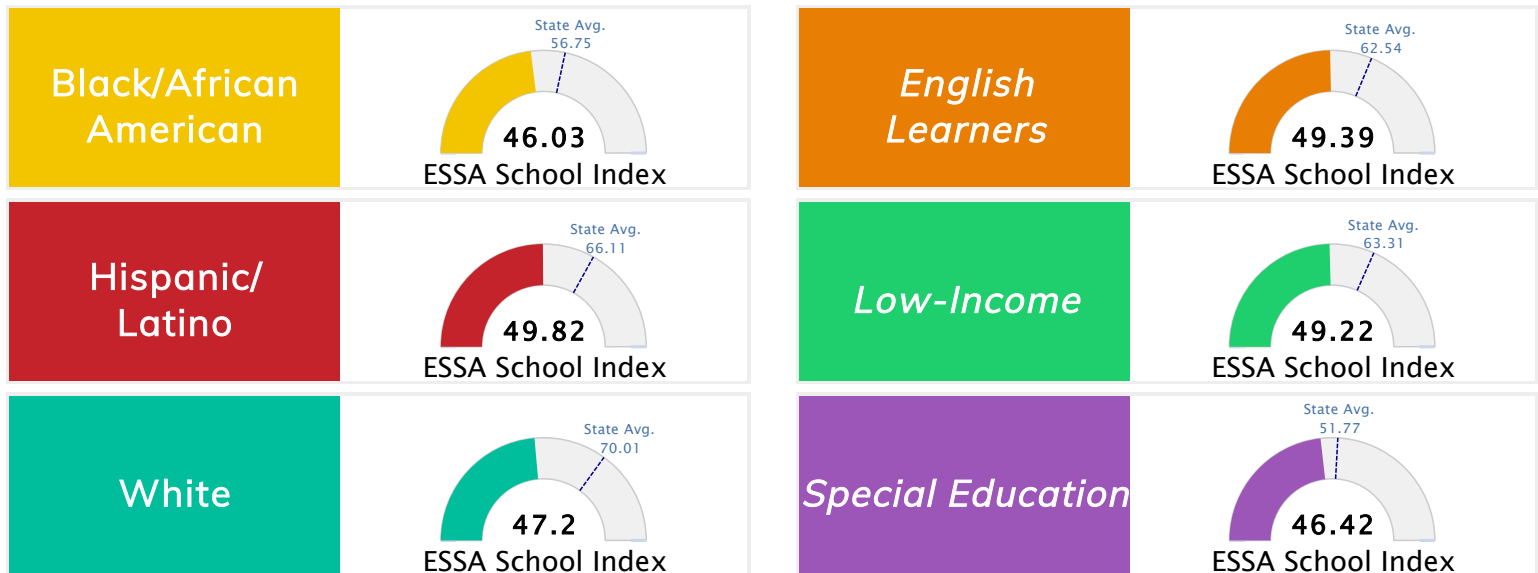

Note: Full color represents score

Prepared by the Arkansas Department of Education