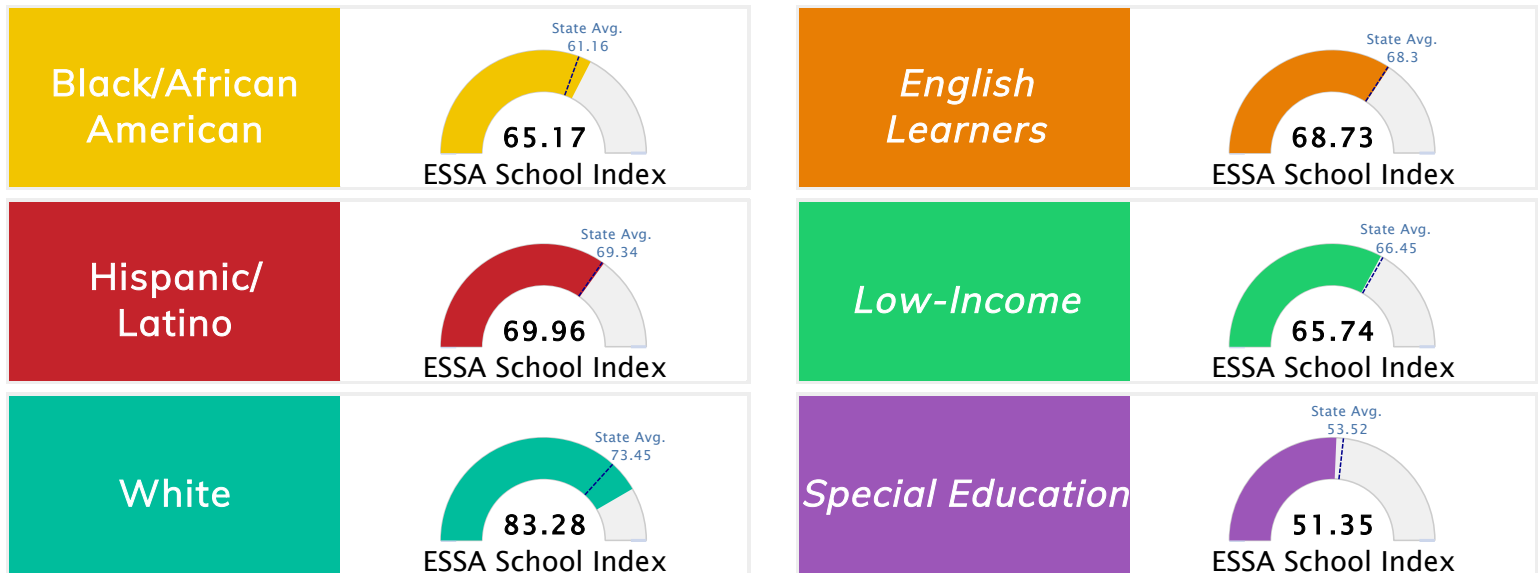

Note: Full color represents score

Prepared by the Arkansas Department of Education