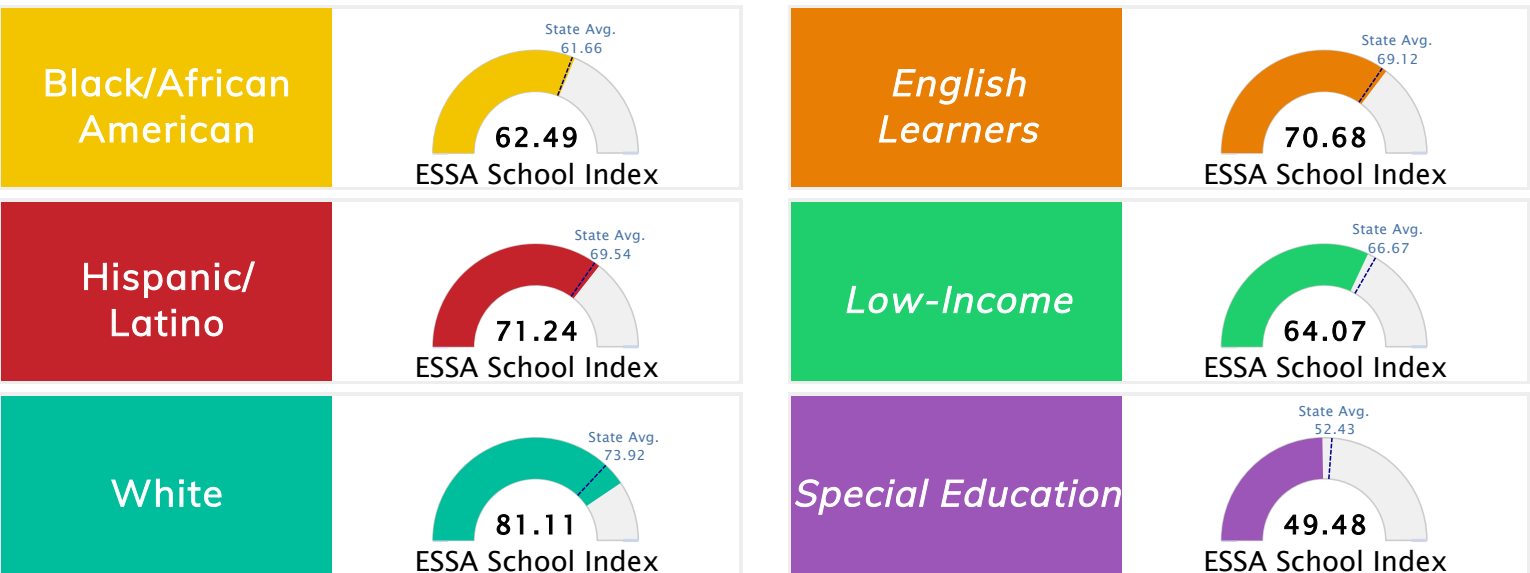

Note: Full color represents score

Prepared by the Arkansas Department of Education