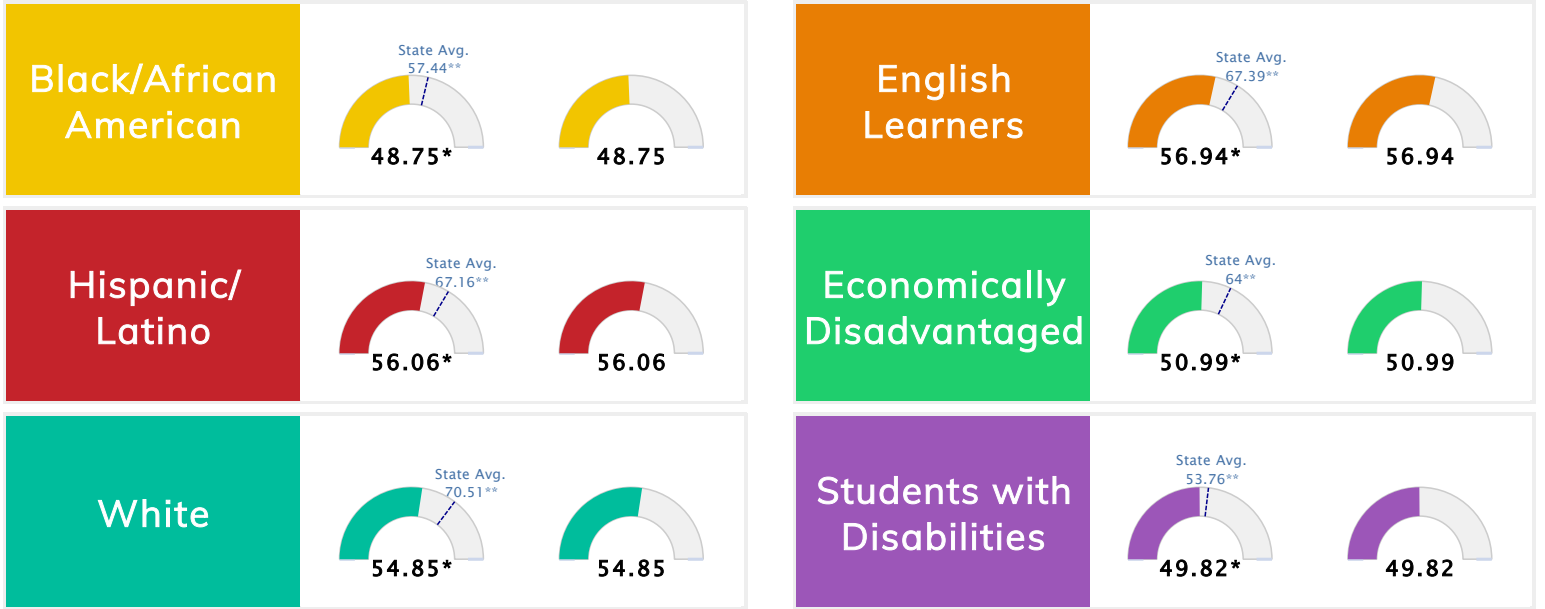

ELA % Tested   **Math % Tested**

ELA % Tested   **Math % Tested**

All Students	96.82%	99.36%		
Black / African American	96.49%	100.00%	English Learners	100.00% 100.00%
Hispanic / Latino	100.00%	100.00%	Economically Disadvantaged	96.82% 99.36%
White	91.67%	91.67%	Students with Disabilities	100.00% 100.00%

Prepared by the Arkansas Department of Education: Division of Elementary and Secondary Education