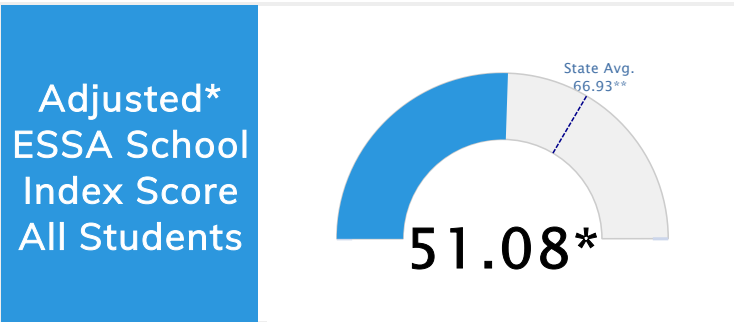

2020 - 2021 • Accountability At-a-Glance • Booker Arts Magnet Elementary School

Contact Information
Booker Arts Magnet Elementary School | Little Rock School District
Principal: N/A | Superintendent: Jermall Wright
2016 Barber Street Little Rock, AR 72206-
http://www.lrsd.org | (501) 447-3800

Student Information			
Grades	K - 5	Total Enrollment	283
Black	74.91%	English Learners	13.78%
Hispanic	15.90%	Economically Disadvantaged	87.99%
White	7.77%	Students with Disabilities	16.96%

The Public School Rating System (A.C.A. § 6-15-2105) was suspended for the 2020-2021 school year by Act 89 of 2021

School Performance • ESSA School Index Score 2021

*To ensure stakeholders can draw reasonable conclusions about school performance, two scores are reported for all students and subgroups of students. This promotes increased transparency and ensures the information on performance is meaningful and comparable as required by Section 1111(c)(4)(E)(ii) of the Every Student Succeeds Act.

Two scores reported (If both scores are equal the school tested 95% or more students):

- **Adjusted ESSA School Index score:** The Annual ESSA School Index Score follows the approved [ESSA Business Rules](#).
- **Unadjusted ESSA School Index score:** This score reflects school performance for full academic year students that were tested regardless of whether 95% of students tested. Please see percent tested below. These data should only be used to facilitate discussions regarding the impact of COVID-19.

**State Average of ESSA School Index Scores for Grade Span.