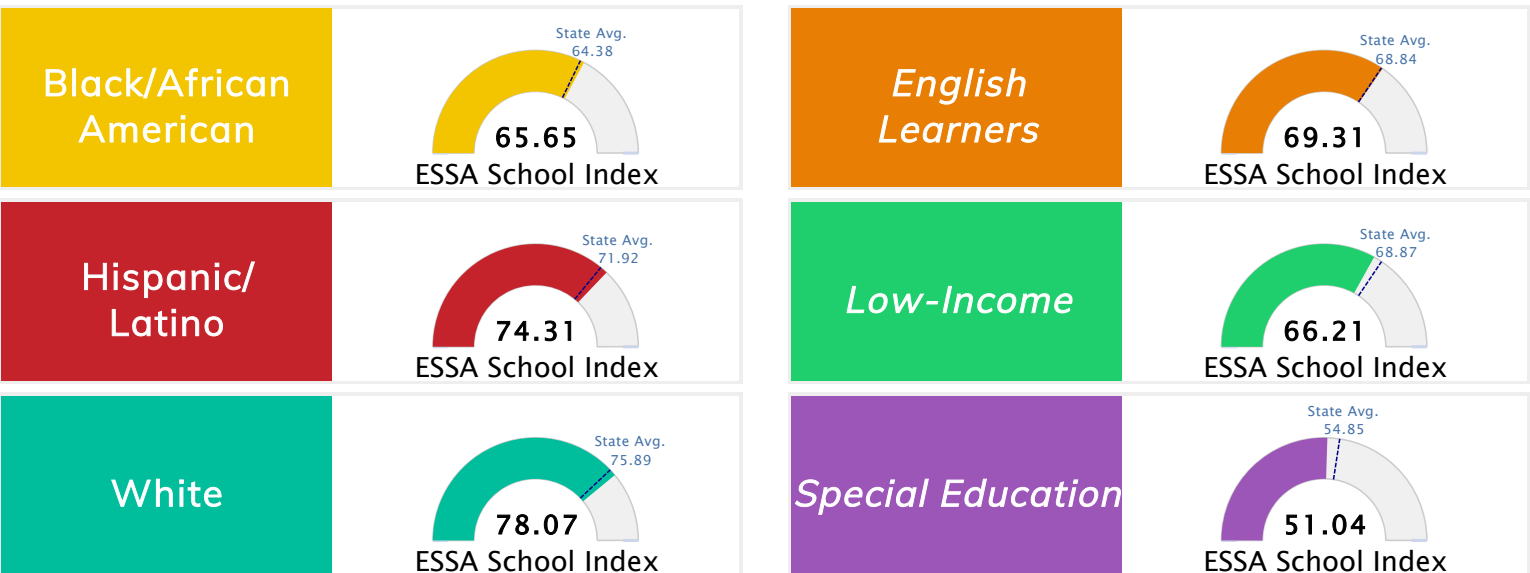

Note: Full color represents score

Prepared by the Arkansas Department of Education