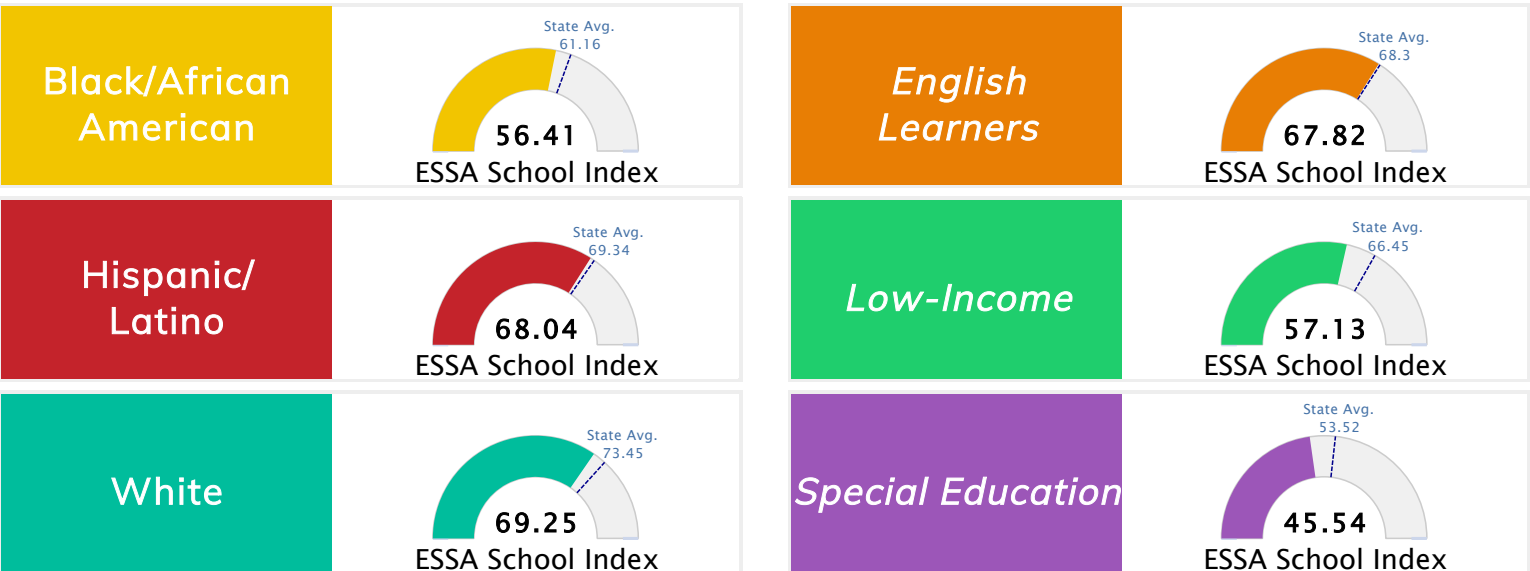

Note: Full color represents score

Prepared by the Arkansas Department of Education