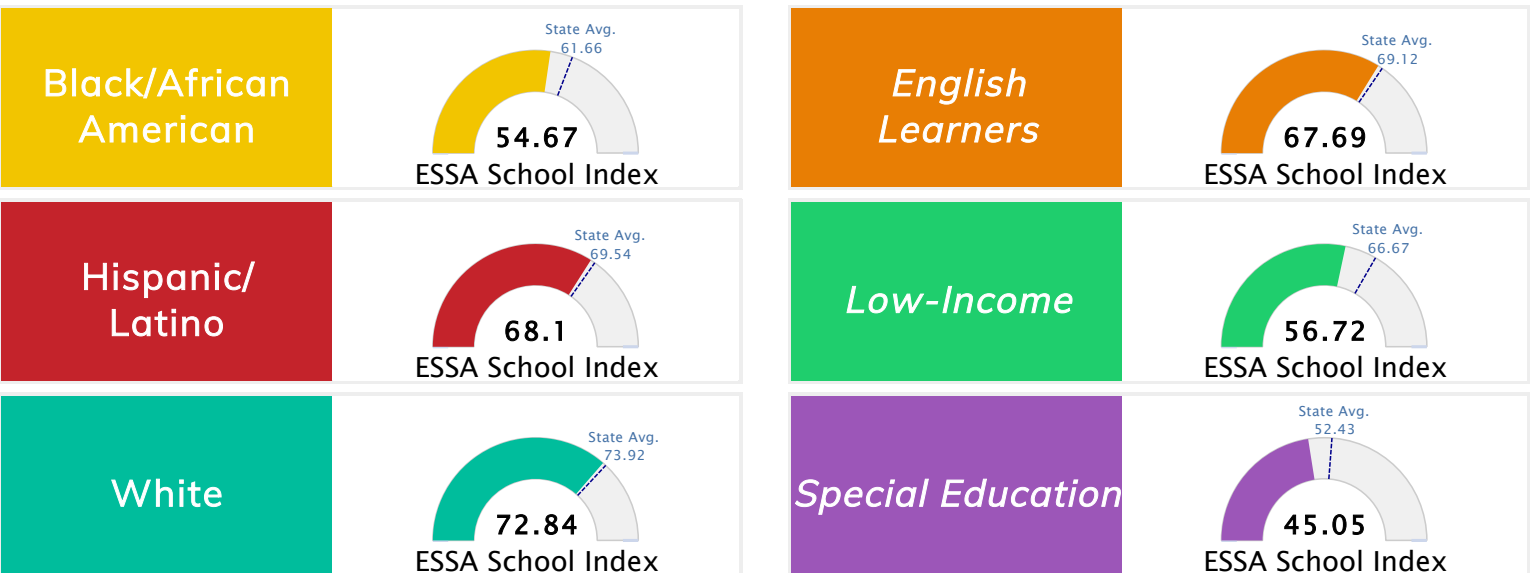

Note: Full color represents score

Prepared by the Arkansas Department of Education