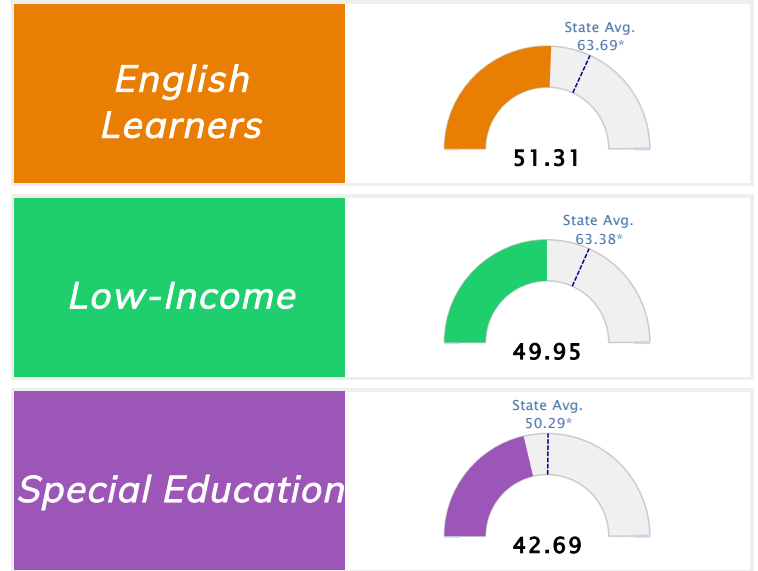

ELA % Tested	Math % Tested		ELA % Tested	Math % Tested
All Students	98.53%	98.53%			
Black / African American	99.25%	99.25%	English Learners	100.00%	100.00%
Hispanic / Latino	100.00%	100.00%	Economically Disadvantaged	99.32%	99.32%
White	86.36%	86.36%	Students with Disabilities	100.00%	100.00%

Prepared by the Arkansas Department of Education: Division of Elementary and Secondary Education