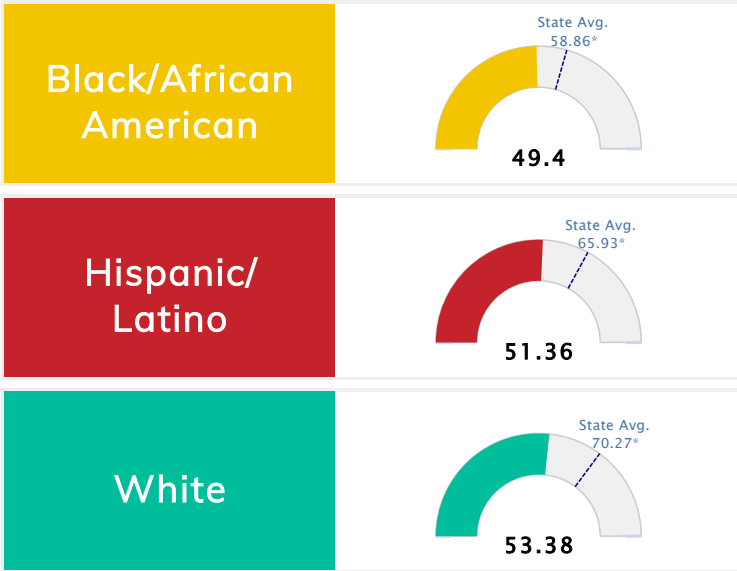

ELA % Tested	Math % Tested		ELA % Tested	Math % Tested
All Students	98.53%	98.53%			
Black / African American	99.25%	99.25%	English Learners	100.00%	100.00%
Hispanic / Latino	100.00%	100.00%	Economically Disadvantaged	99.32%	99.32%
White	86.36%	86.36%	Students with Disabilities	100.00%	100.00%

Prepared by the Arkansas Department of Education: Division of Elementary and Secondary Education