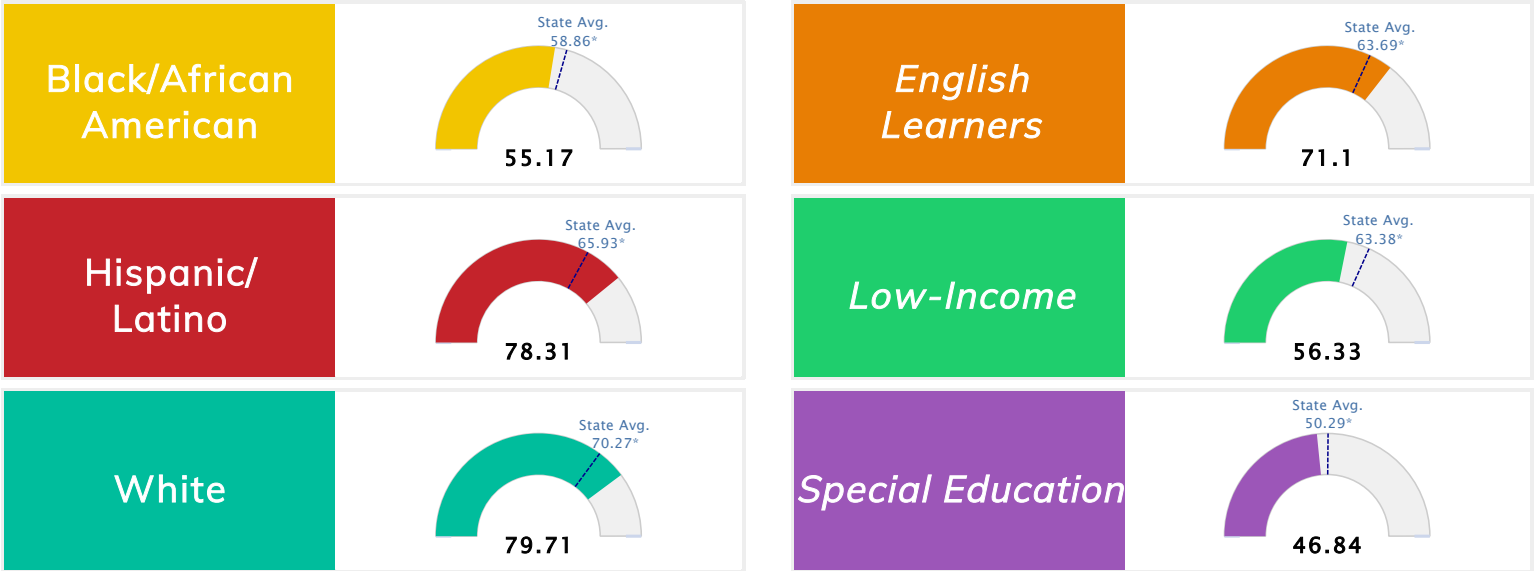

ELA % Tested	Math % Tested		ELA % Tested	Math % Tested
All Students	98.23%	98.40%			
Black / African American	97.51%	97.82%	English Learners	100.00%	100.00%
Hispanic / Latino	100.00%	100.00%	Economically Disadvantaged	97.32%	97.62%
White	99.50%	99.50%	Students with Disabilities	96.84%	97.89%

Prepared by the Arkansas Department of Education: Division of Elementary and Secondary Education