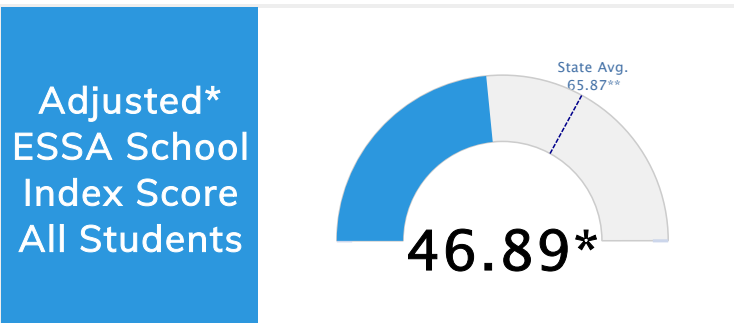

2020 - 2021 • Accountability At-a-Glance • Henderson Middle School

Contact Information
Henderson Middle School | Little Rock School District
Principal: N/A | Superintendent: Jermall Wright
401 John Barrow Road Little Rock, AR 72205-
http://www.lrsd.org | (501) 447-2800

Student Information			
Grades	6 - 8	Total Enrollment	521
Black	78.31%	<i>English Learners</i>	10.56%
Hispanic	14.59%	<i>Economically Disadvantaged</i>	88.29%
White	4.80%	<i>Students with Disabilities</i>	24.76%

The Public School Rating System (A.C.A. § 6-15-2105) was suspended for the 2020-2021 school year by Act 89 of 2021

School Performance • ESSA School Index Score 2021

*To ensure stakeholders can draw reasonable conclusions about school performance, two scores are reported for all students and subgroups of students. This promotes increased transparency and ensures the information on performance is meaningful and comparable as required by Section 1111(c)(4)(E)(ii) of the Every Student Succeeds Act.

Two scores reported (If both scores are equal the school tested 95% or more students):

- **Adjusted ESSA School Index score:** The Annual ESSA School Index Score follows the approved [ESSA Business Rules](#).
- **Unadjusted ESSA School Index score:** This score reflects school performance for full academic year students that were tested regardless of whether 95% of students tested. Please see percent tested below. These data should only be used to facilitate discussions regarding the impact of COVID-19.

**State Average of ESSA School Index Scores for Grade Span.