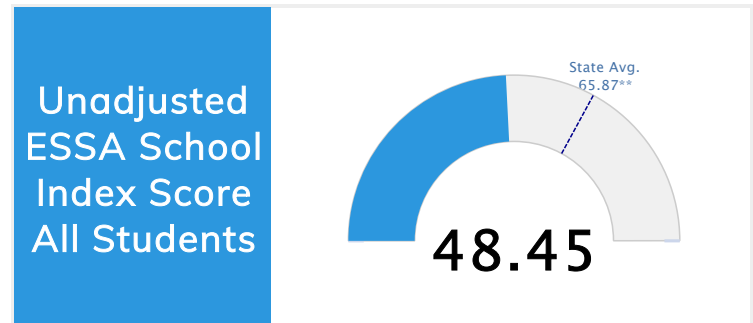

2020 - 2021 • Accountability At-a-Glance • Henderson Middle School

Contact Information
Henderson Middle School | Little Rock School District
Principal: N/A | Superintendent: Jermall Wright
401 John Barrow Road Little Rock, AR 72205-
http://www.lrsd.org | (501) 447-2800

Student Information			
Grades	6 - 8	Total Enrollment	521
Black	78.31%	<i>English Learners</i>	10.56%
Hispanic	14.59%	<i>Economically Disadvantaged</i>	88.29%
White	4.80%	<i>Students with Disabilities</i>	24.76%

The Public School Rating System (A.C.A. § 6-15-2105) was suspended for the 2020-2021 school year by Act 89 of 2021

School Performance • ESSA School Index Score 2021

*To ensure stakeholders can draw reasonable conclusions about school performance, two scores are reported for all students and subgroups of students. This promotes increased transparency and ensures the information on performance is meaningful and comparable as required by Section 1111(c)(4)(E)(ii) of the Every Student Succeeds Act.

Two scores reported (If both scores are equal the school tested 95% or more students):

- **Adjusted ESSA School Index score:** The Annual ESSA School Index Score follows the approved [ESSA Business Rules](#).
- **Unadjusted ESSA School Index score:** This score reflects school performance for full academic year students that were tested regardless of whether 95% of students tested. Please see percent tested below. These data should only be used to facilitate discussions regarding the impact of COVID-19.

**State Average of ESSA School Index Scores for Grade Span.