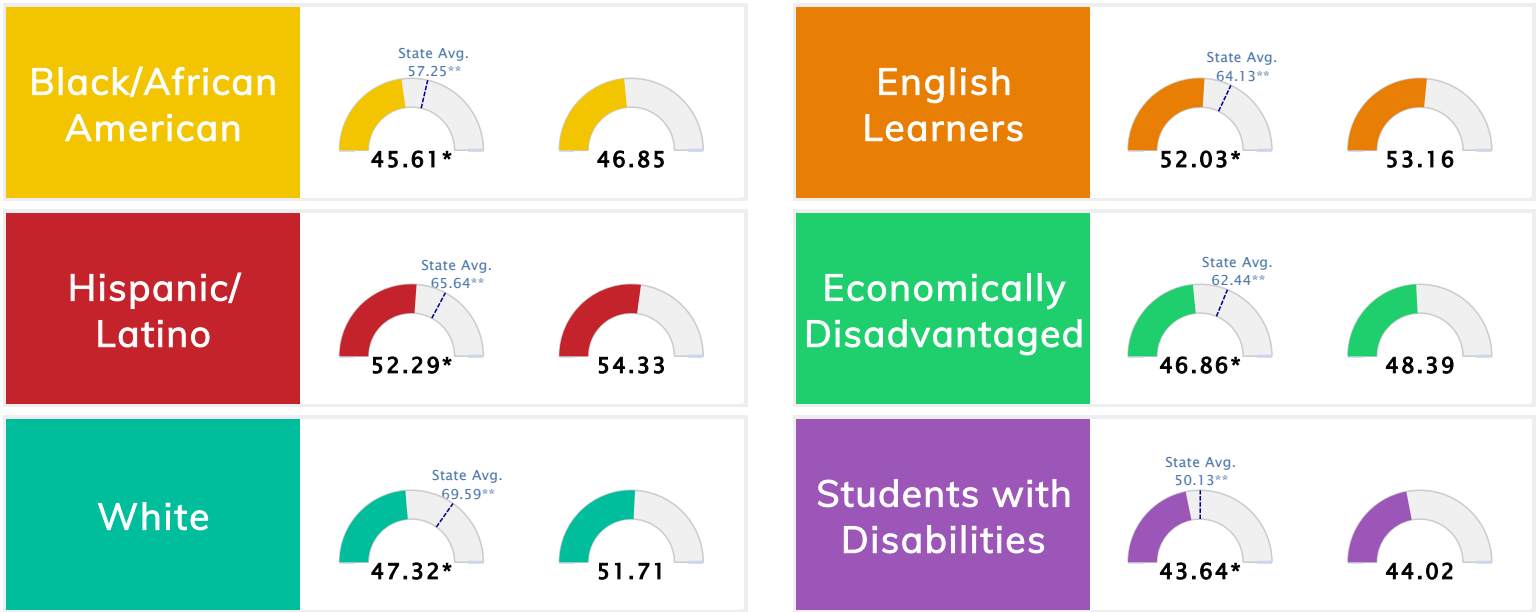

The Public School Rating System (A.C.A. § 6-15-2105) was suspended for the 2020-2021 school year by Act 89 of 2021

School Performance • ESSA School Index Score 2021

*To ensure stakeholders can draw reasonable conclusions about school performance, two scores are reported for all students and subgroups of students. This promotes increased transparency and ensures the information on performance is meaningful and comparable as required by Section 1111(c)(4)(E)(ii) of the Every Student Succeeds Act.

**State Average of ESSA School Index Scores for Grade Span.

ELA % Tested Math % Tested ELA % Tested Math % Tested

All Students	82.21%	84.29%		
Black / African American	82.20%	85.64%	English Learners	93.75% 89.06%
Hispanic / Latino	87.50%	83.33%	Economically Disadvantaged	82.34% 84.43%
White	72.00%	72.00%	Students with Disabilities	81.67% 84.30%