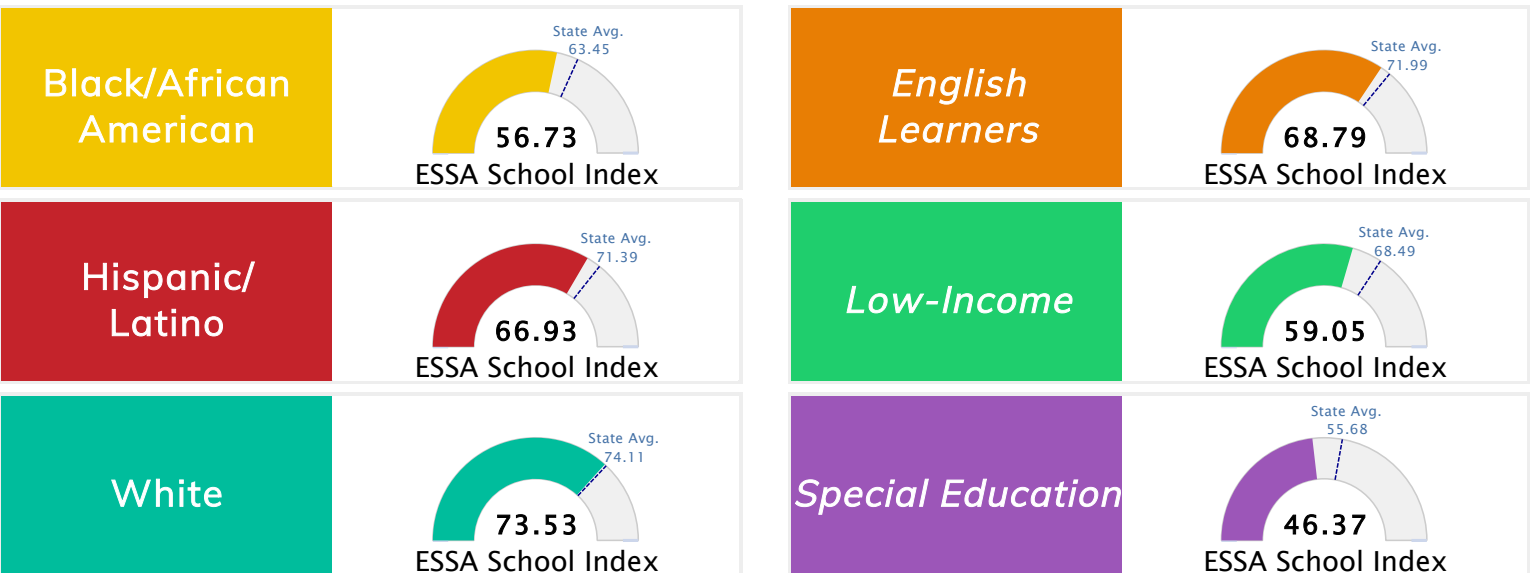

Note: Full color represents score

Prepared by the Arkansas Department of Education