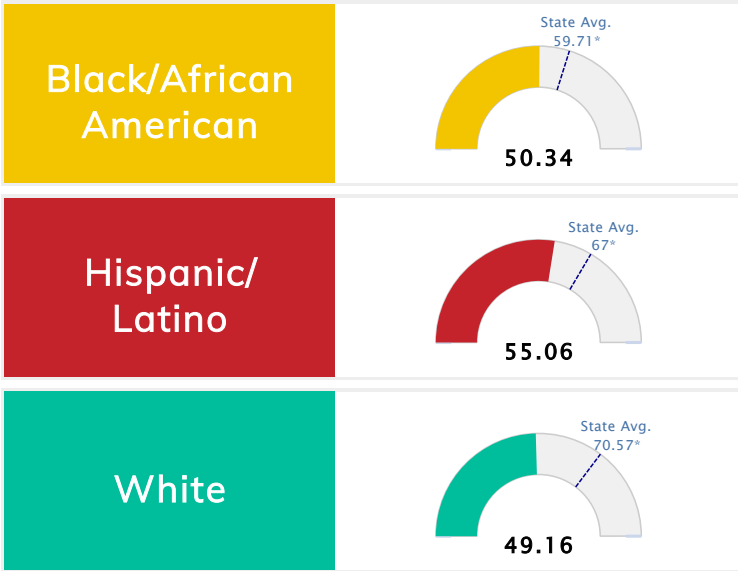

ELA % Tested	Math % Tested		ELA % Tested	Math % Tested
All Students	100.00%	100.00%			
Black / African American	100.00%	100.00%	English Learners	100.00%	100.00%
Hispanic / Latino	100.00%	100.00%	Economically Disadvantaged	100.00%	100.00%
White	100.00%	100.00%	Students with Disabilities	100.00%	100.00%

Prepared by the Arkansas Department of Education: Division of Elementary and Secondary Education