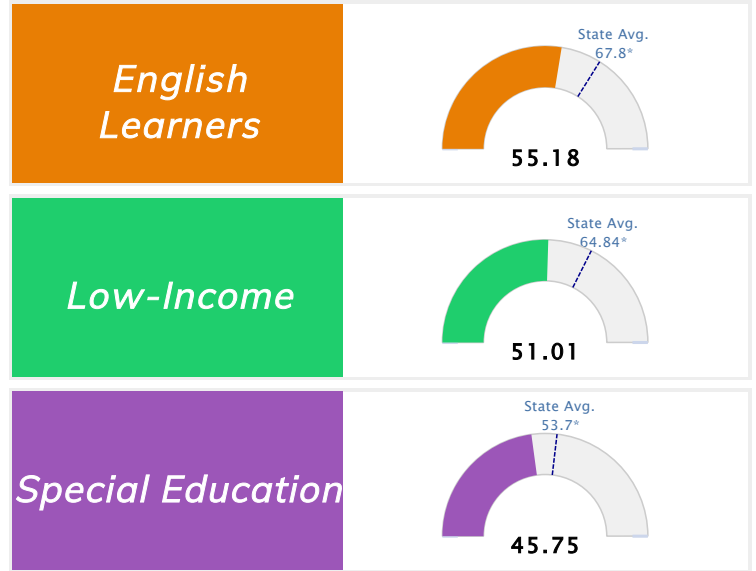

ELA % Tested	Math % Tested		ELA % Tested	Math % Tested
All Students	100.00%	100.00%			
Black / African American	100.00%	100.00%	English Learners	100.00%	100.00%
Hispanic / Latino	100.00%	100.00%	Economically Disadvantaged	100.00%	100.00%
White	100.00%	100.00%	Students with Disabilities	100.00%	100.00%

Prepared by the Arkansas Department of Education: Division of Elementary and Secondary Education