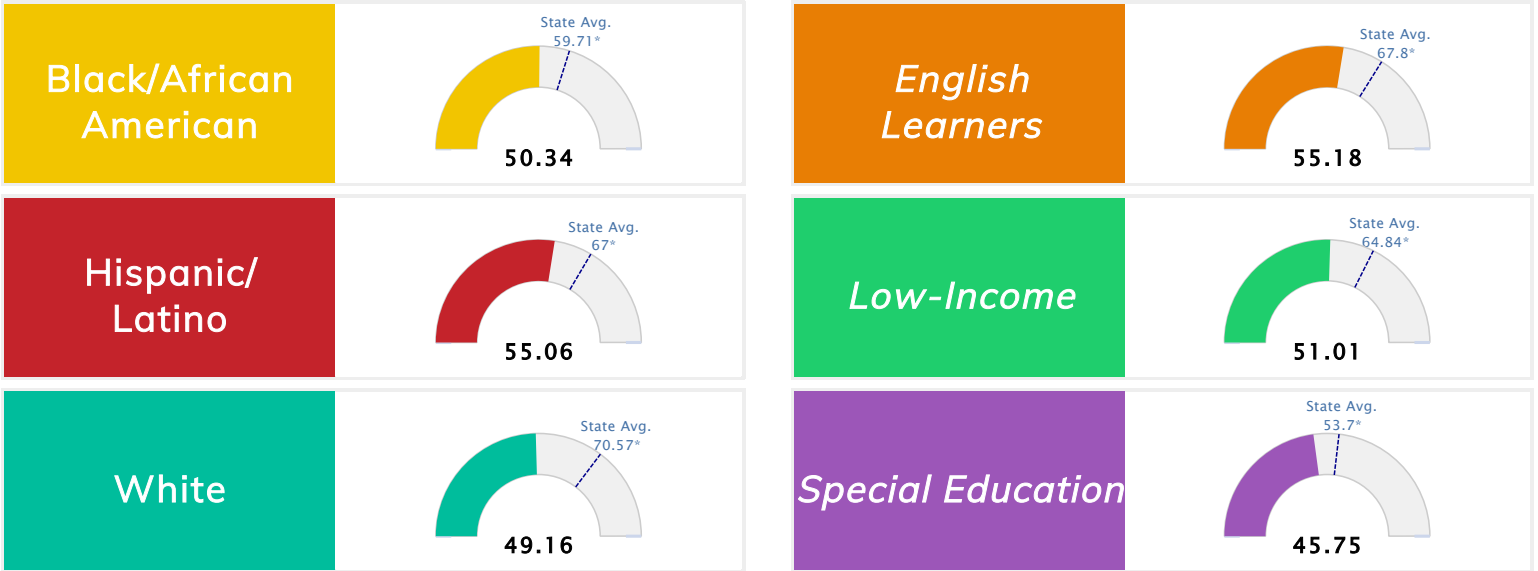

ELA % Tested	Math % Tested		ELA % Tested	Math % Tested

All Students	100.00%	100.00%			
Black / African American	100.00%	100.00%	English Learners	100.00%	100.00%
Hispanic / Latino	100.00%	100.00%	Economically Disadvantaged	100.00%	100.00%
White	100.00%	100.00%	Students with Disabilities	100.00%	100.00%

Prepared by the Arkansas Department of Education: Division of Elementary and Secondary Education