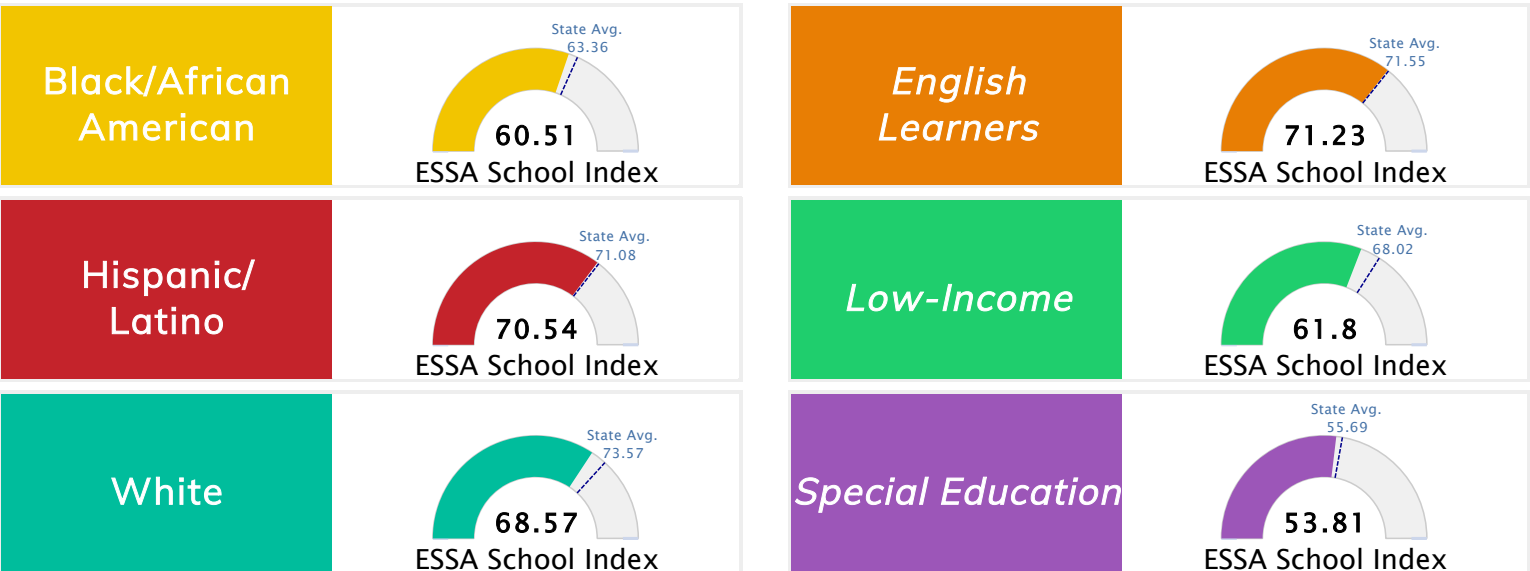

Note: Full color represents score

Prepared by the Arkansas Department of Education