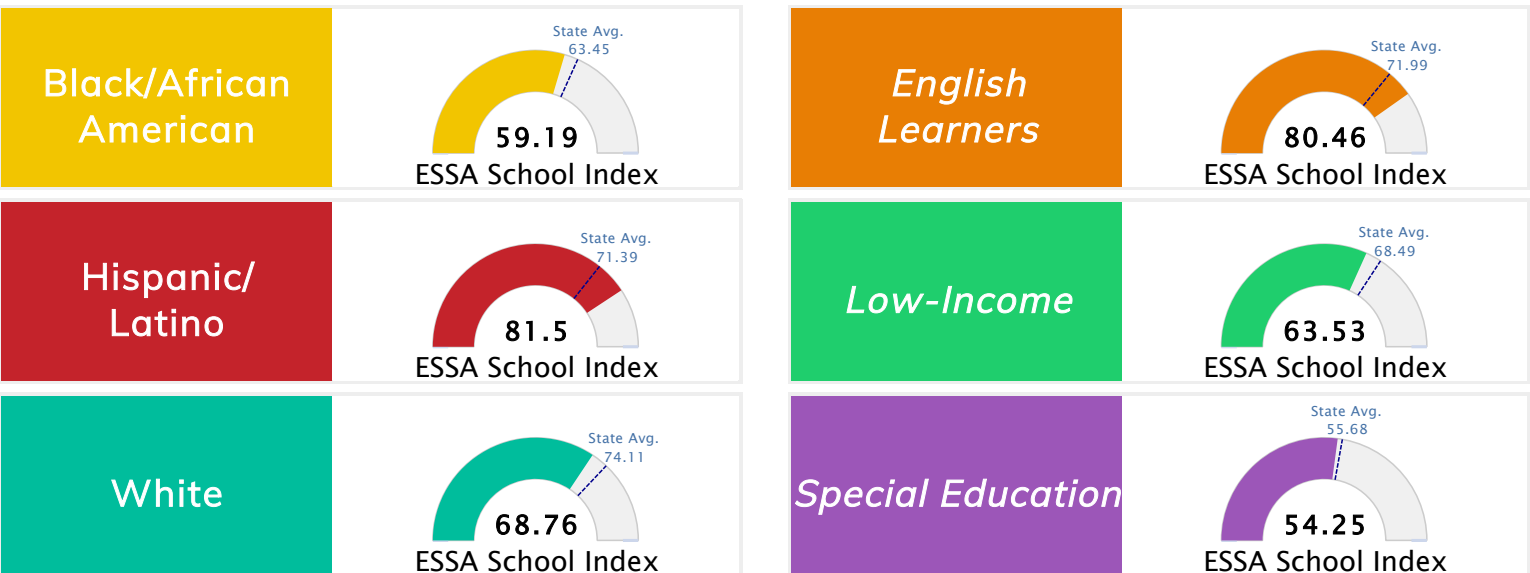

Note: Full color represents score

Prepared by the Arkansas Department of Education