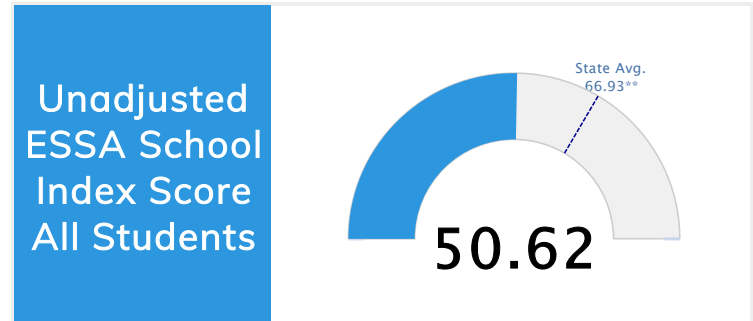

2020 - 2021 • Accountability At-a-Glance • McDermott Elementary School

Contact Information
McDermott Elementary School | Little Rock School District
Principal: Pamela Dial | Superintendent: Jermall Wright
1200 Reservoir Road Little Rock, AR 72227-
http://www.lrsd.org | (501) 447-5500

Student Information			
Grades	PK - 5	Total Enrollment	310
Black	81.94%	<i>English Learners</i>	7.74%
Hispanic	9.35%	<i>Economically Disadvantaged</i>	90.00%
White	6.13%	<i>Students with Disabilities</i>	24.84%

The Public School Rating System (A.C.A. § 6-15-2105) was suspended for the 2020-2021 school year by Act 89 of 2021

School Performance • ESSA School Index Score 2021

*To ensure stakeholders can draw reasonable conclusions about school performance, two scores are reported for all students and subgroups of students. This promotes increased transparency and ensures the information on performance is meaningful and comparable as required by Section 1111(c)(4)(E)(ii) of the Every Student Succeeds Act.

Two scores reported (If both scores are equal the school tested 95% or more students):

- **Adjusted ESSA School Index score:** The Annual ESSA School Index Score follows the approved [ESSA Business Rules](#).
- **Unadjusted ESSA School Index score:** This score reflects school performance for full academic year students that were tested regardless of whether 95% of students tested. Please see percent tested below. These data should only be used to facilitate discussions regarding the impact of COVID-19.

**State Average of ESSA School Index Scores for Grade Span.