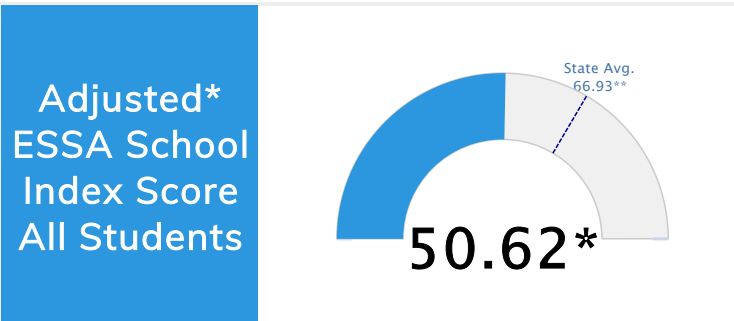

2020 - 2021 • Accountability At-a-Glance • McDermott Elementary School

Contact Information
McDermott Elementary School | Little Rock School District
Principal: Pamela Dial | Superintendent: Jermall Wright
1200 Reservoir Road Little Rock, AR 72227-
http://www.lrsd.org | (501) 447-5500

Student Information			
Grades	PK - 5	Total Enrollment	310
Black	81.94%	<i>English Learners</i>	7.74%
Hispanic	9.35%	<i>Economically Disadvantaged</i>	90.00%
White	6.13%	<i>Students with Disabilities</i>	24.84%

The Public School Rating System (A.C.A. § 6-15-2105) was suspended for the 2020-2021 school year by Act 89 of 2021

School Performance • ESSA School Index Score 2021

*To ensure stakeholders can draw reasonable conclusions about school performance, two scores are reported for all students and subgroups of students. This promotes increased transparency and ensures the information on performance is meaningful and comparable as required by Section 1111(c)(4)(E)(ii) of the Every Student Succeeds Act.

Two scores reported (If both scores are equal the school tested 95% or more students):

- **Adjusted ESSA School Index score:** The Annual ESSA School Index Score follows the approved [ESSA Business Rules](#).
- **Unadjusted ESSA School Index score:** This score reflects school performance for full academic year students that were tested regardless of whether 95% of students tested. Please see percent tested below. These data should only be used to facilitate discussions regarding the impact of COVID-19.

**State Average of ESSA School Index Scores for Grade Span.