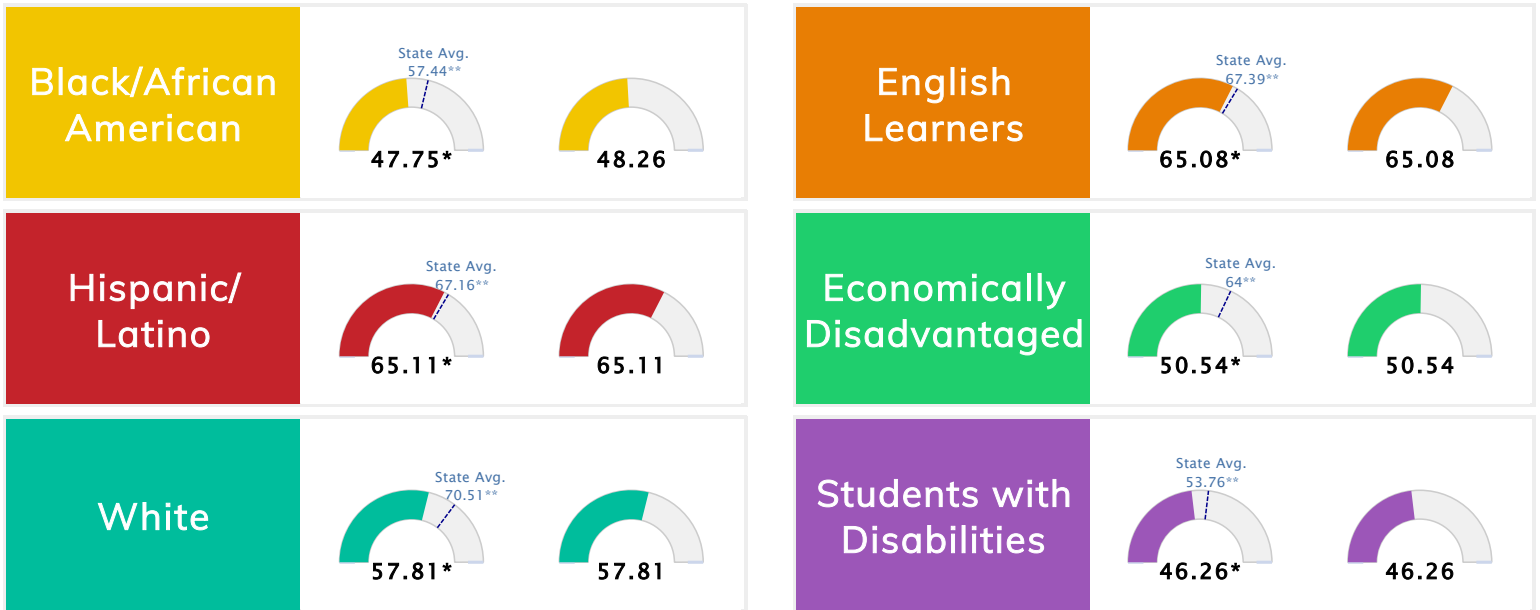

ELA % Tested	Math % Tested		ELA % Tested	Math % Tested

All Students	95.42%	95.42%			
Black / African American	94.62%	94.62%	English Learners	100.00%	100.00%
Hispanic / Latino	100.00%	100.00%	Economically Disadvantaged	95.42%	95.42%
White	100.00%	100.00%	Students with Disabilities	95.35%	95.35%

Prepared by the Arkansas Department of Education: Division of Elementary and Secondary Education