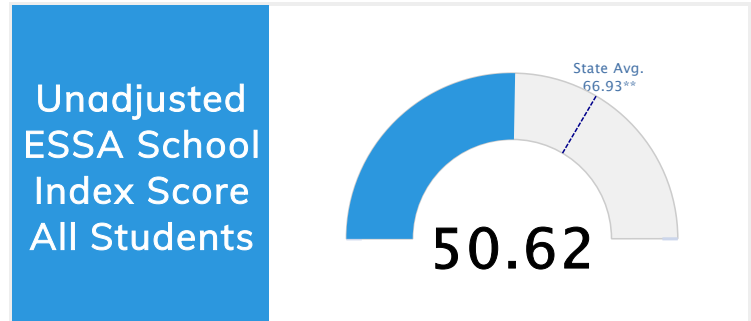

2020 - 2021 • Accountability At-a-Glance • McDermott Elementary School

Contact Information
McDermott Elementary School | Little Rock School District
Principal: Pamela Dial | Superintendent: Jermall Wright
1200 Reservoir Road Little Rock, AR 72227-
http://www.lrsd.org | (501) 447-5500

Student Information			
Grades	PK - 5	Total Enrollment	310
Black	81.94%	<i>English Learners</i>	7.74%
Hispanic	9.35%	<i>Economically Disadvantaged</i>	90.00%
White	6.13%	<i>Students with Disabilities</i>	24.84%

The Public School Rating System (A.C.A. § 6-15-2105) was suspended for the 2020-2021 school year by Act 89 of 2021

School Performance • ESSA School Index Score 2021

*To ensure stakeholders can draw reasonable conclusions about school performance, two scores are reported for all students and subgroups of students. This promotes increased transparency and ensures the information on performance is meaningful and comparable as required by Section 1111(c)(4)(E)(ii) of the Every Student Succeeds Act.

Two scores reported (If both scores are equal the school tested 95% or more students):

- **Adjusted ESSA School Index score:** The Annual ESSA School Index Score follows the approved [ESSA Business Rules](#).
- **Unadjusted ESSA School Index score:** This score reflects school performance for full academic year students that were tested regardless of whether 95% of students tested. Please see percent tested below. These data should only be used to facilitate discussions regarding the impact of COVID-19.

**State Average of ESSA School Index Scores for Grade Span.