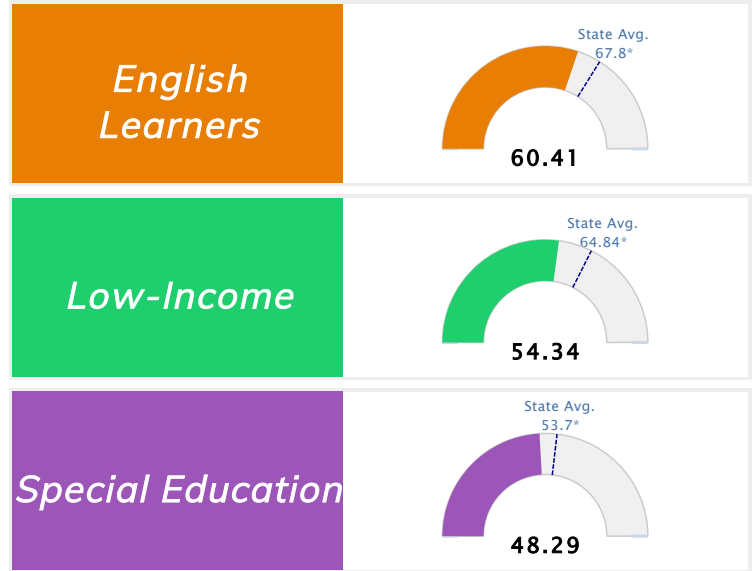

ELA % Tested	Math % Tested		ELA % Tested	Math % Tested
All Students	99.30%	100.00%			
Black / African American	99.12%	100.00%	English Learners	100.00%	100.00%
Hispanic / Latino	100.00%	100.00%	Economically Disadvantaged	99.21%	100.00%
White	100.00%	100.00%	Students with Disabilities	100.00%	100.00%

Prepared by the Arkansas Department of Education: Division of Elementary and Secondary Education