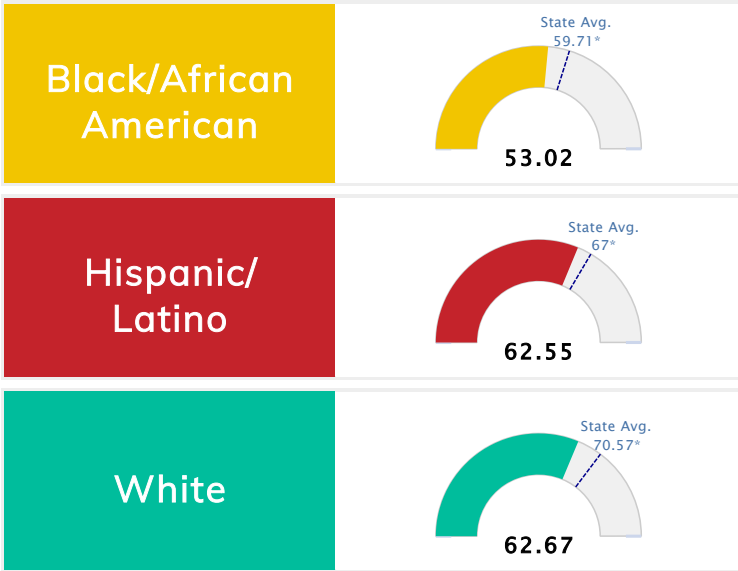

ELA % Tested	Math % Tested		ELA % Tested	Math % Tested
All Students	99.30%	100.00%			
Black / African American	99.12%	100.00%	English Learners	100.00%	100.00%
Hispanic / Latino	100.00%	100.00%	Economically Disadvantaged	99.21%	100.00%
White	100.00%	100.00%	Students with Disabilities	100.00%	100.00%

Prepared by the Arkansas Department of Education: Division of Elementary and Secondary Education