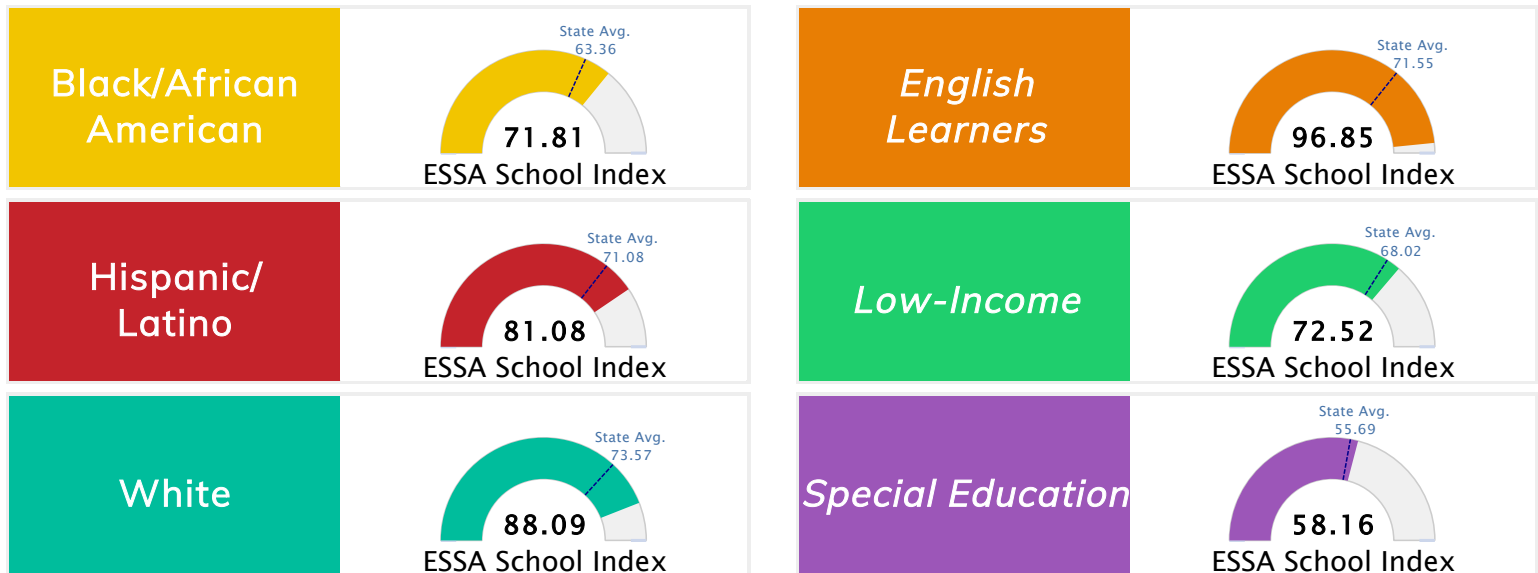

Note: Full color represents score

Prepared by the Arkansas Department of Education