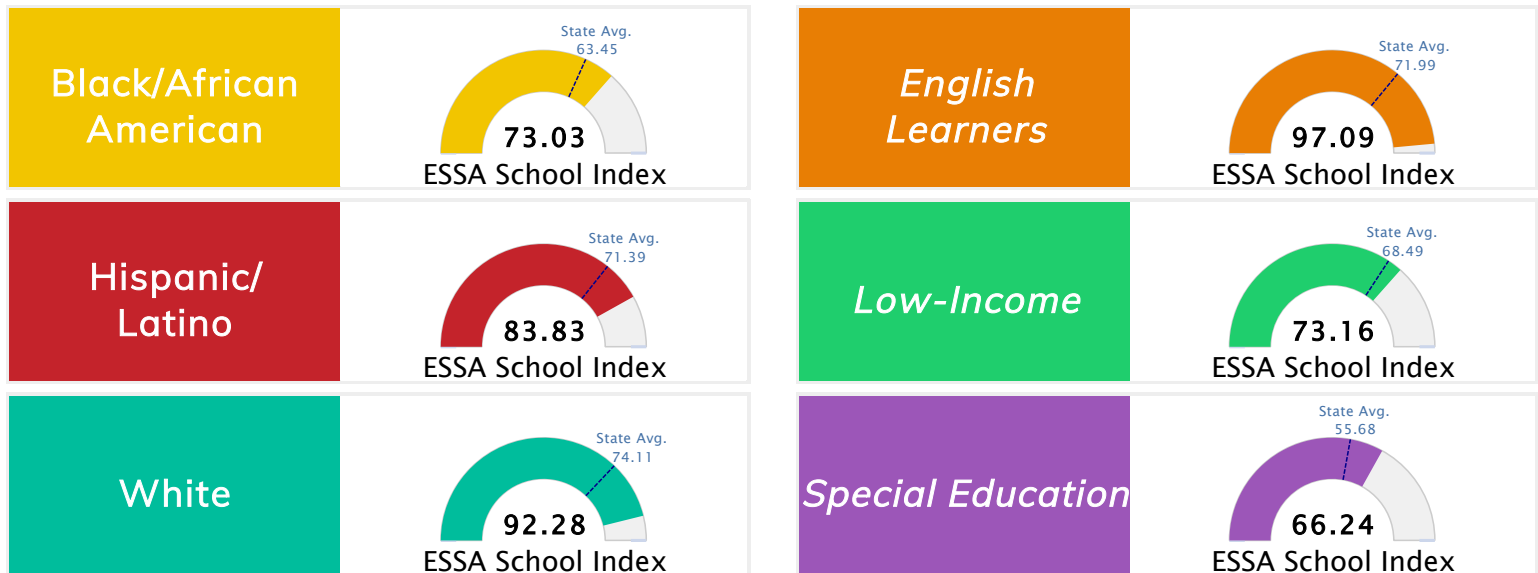

Note: Full color represents score

Prepared by the Arkansas Department of Education