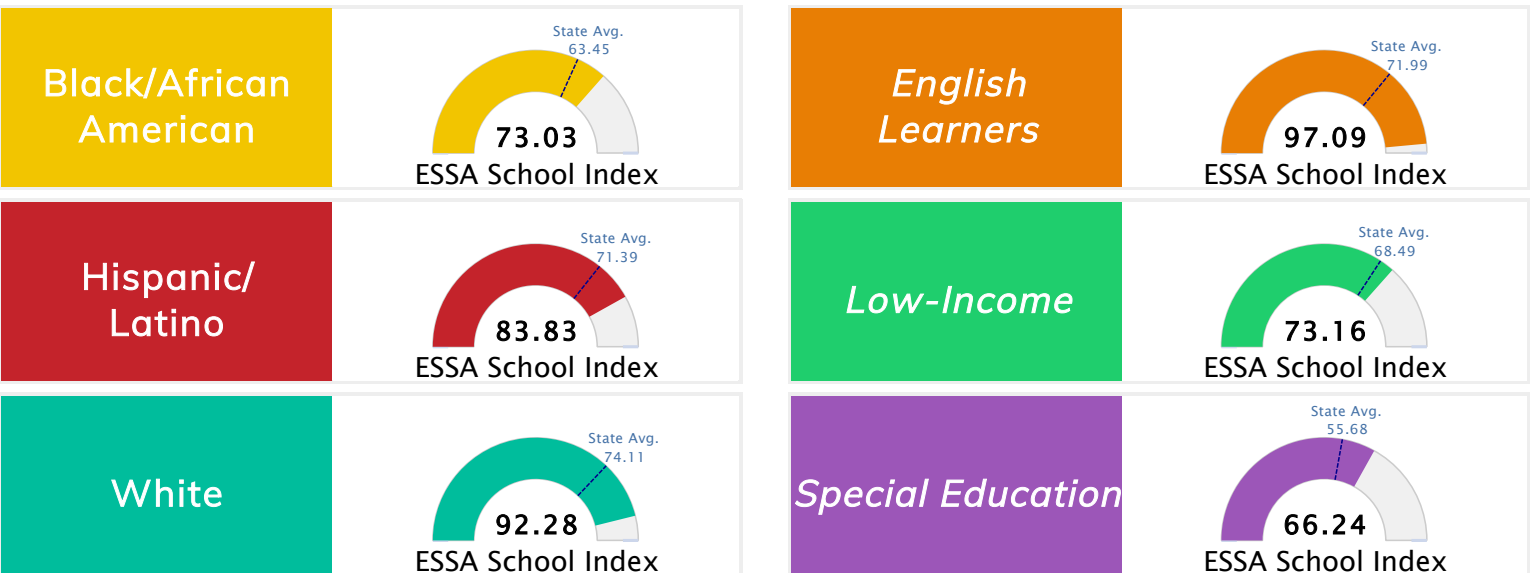

Note: Full color represents score

Prepared by the Arkansas Department of Education