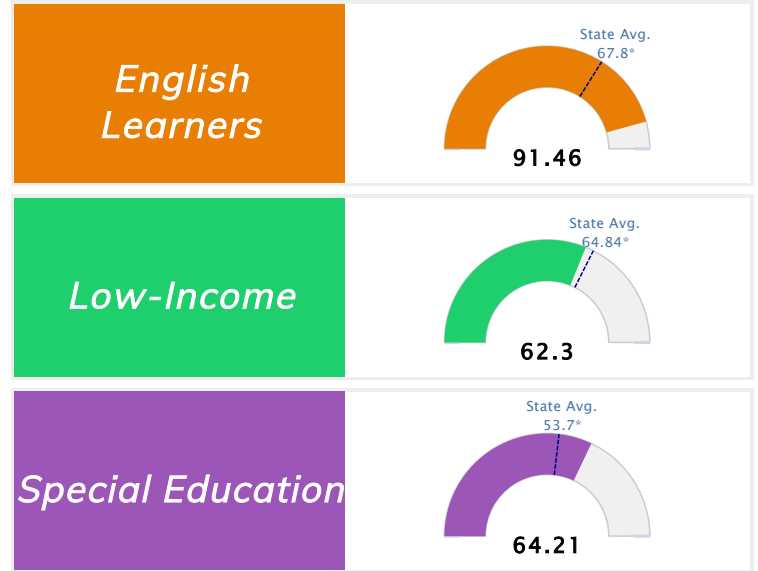

ELA % Tested	Math % Tested		ELA % Tested	Math % Tested
All Students	100.00%	100.00%			
Black / African American	100.00%	100.00%	English Learners	100.00%	100.00%
Hispanic / Latino	100.00%	100.00%	Economically Disadvantaged	100.00%	100.00%
White	100.00%	100.00%	Students with Disabilities	100.00%	100.00%

Prepared by the Arkansas Department of Education: Division of Elementary and Secondary Education