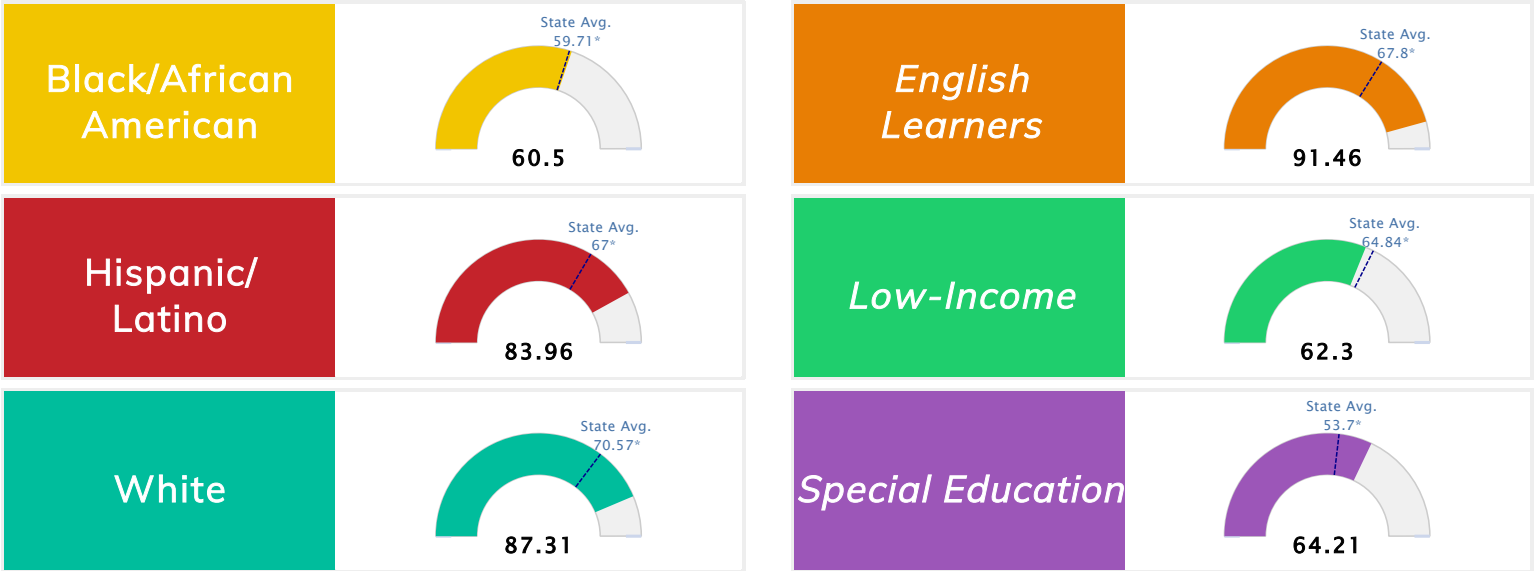

ELA % Tested	Math % Tested		ELA % Tested	Math % Tested
All Students	100.00%	100.00%			
Black / African American	100.00%	100.00%	English Learners	100.00%	100.00%
Hispanic / Latino	100.00%	100.00%	Economically Disadvantaged	100.00%	100.00%
White	100.00%	100.00%	Students with Disabilities	100.00%	100.00%

Prepared by the Arkansas Department of Education: Division of Elementary and Secondary Education