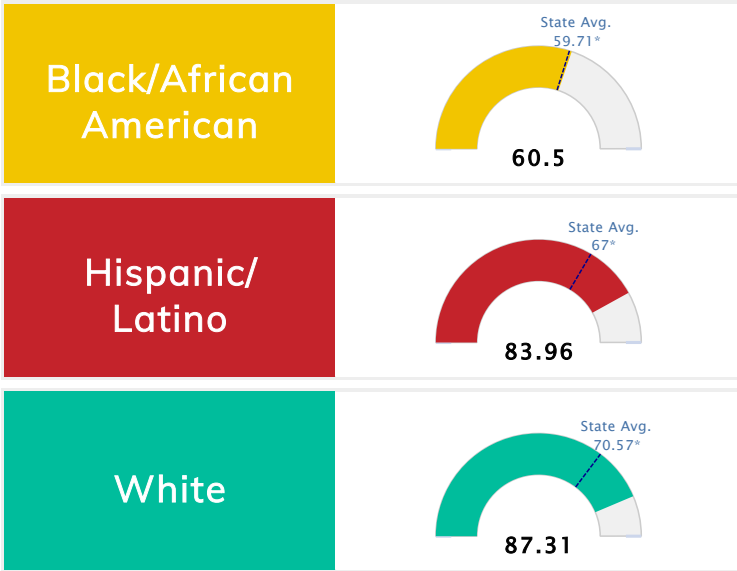

ELA % Tested	Math % Tested		ELA % Tested	Math % Tested
All Students	100.00%	100.00%			
Black / African American	100.00%	100.00%	English Learners	100.00%	100.00%
Hispanic / Latino	100.00%	100.00%	Economically Disadvantaged	100.00%	100.00%
White	100.00%	100.00%	Students with Disabilities	100.00%	100.00%

Prepared by the Arkansas Department of Education: Division of Elementary and Secondary Education