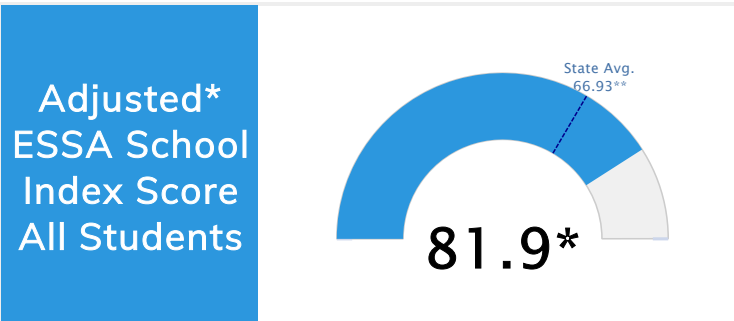

2020 - 2021 • Accountability At-a-Glance • Jefferson Elementary School

Contact Information
Jefferson Elementary School | Little Rock School District
Principal: Tamara Ann Woosley | Superintendent: Jermall Wright
2600 N. McKinley Little Rock, AR 72207-
http://www.lrsd.org | (501) 447-5000

Student Information			
Grades	PK - 5	Total Enrollment	351
Black	16.81%	<i>English Learners</i>	2.28%
Hispanic	5.41%	<i>Economically Disadvantaged</i>	29.06%
White	74.93%	<i>Students with Disabilities</i>	11.40%

The Public School Rating System (A.C.A. § 6-15-2105) was suspended for the 2020-2021 school year by Act 89 of 2021

School Performance • ESSA School Index Score 2021

*To ensure stakeholders can draw reasonable conclusions about school performance, two scores are reported for all students and subgroups of students. This promotes increased transparency and ensures the information on performance is meaningful and comparable as required by Section 1111(c)(4)(E)(ii) of the Every Student Succeeds Act.

Two scores reported (If both scores are equal the school tested 95% or more students):

- **Adjusted ESSA School Index score:** The Annual ESSA School Index Score follows the approved [ESSA Business Rules](#).
- **Unadjusted ESSA School Index score:** This score reflects school performance for full academic year students that were tested regardless of whether 95% of students tested. Please see percent tested below. These data should only be used to facilitate discussions regarding the impact of COVID-19.

**State Average of ESSA School Index Scores for Grade Span.