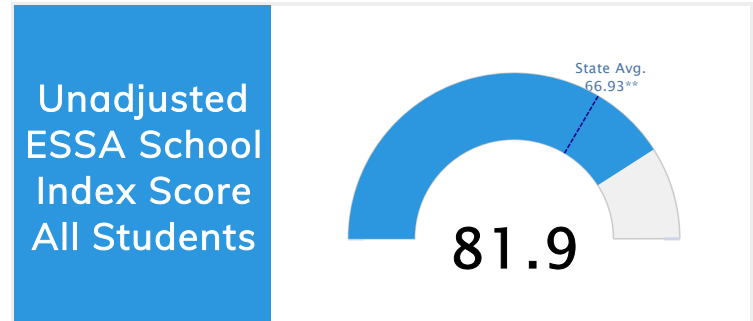

2020 - 2021 • Accountability At-a-Glance • Jefferson Elementary School

Contact Information
Jefferson Elementary School | Little Rock School District
Principal: Tamara Ann Woosley | Superintendent: Jermall Wright
2600 N. McKinley Little Rock, AR 72207-
http://www.lrsd.org | (501) 447-5000

Student Information			
Grades	PK - 5	Total Enrollment	351
Black	16.81%	<i>English Learners</i>	2.28%
Hispanic	5.41%	<i>Economically Disadvantaged</i>	29.06%
White	74.93%	<i>Students with Disabilities</i>	11.40%

The Public School Rating System (A.C.A. § 6-15-2105) was suspended for the 2020-2021 school year by Act 89 of 2021

School Performance • ESSA School Index Score 2021

*To ensure stakeholders can draw reasonable conclusions about school performance, two scores are reported for all students and subgroups of students. This promotes increased transparency and ensures the information on performance is meaningful and comparable as required by Section 1111(c)(4)(E)(ii) of the Every Student Succeeds Act.

Two scores reported (If both scores are equal the school tested 95% or more students):

- **Adjusted ESSA School Index score:** The Annual ESSA School Index Score follows the approved [ESSA Business Rules](#).
- **Unadjusted ESSA School Index score:** This score reflects school performance for full academic year students that were tested regardless of whether 95% of students tested. Please see percent tested below. These data should only be used to facilitate discussions regarding the impact of COVID-19.

**State Average of ESSA School Index Scores for Grade Span.