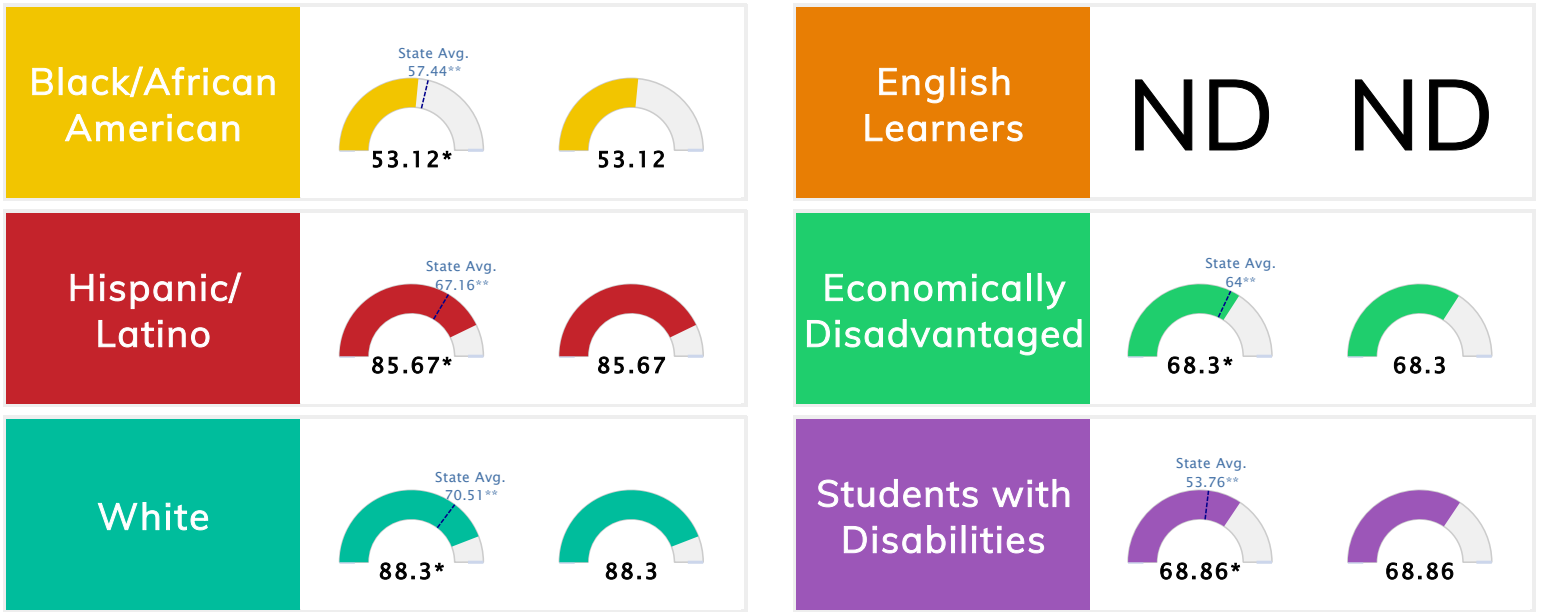

ELA % Tested	Math % Tested		ELA % Tested	Math % Tested

All Students	97.89%	97.89%			
Black / African American	94.74%	94.74%	English Learners		
Hispanic / Latino	100.00%	100.00%	Economically Disadvantaged	100.00%	100.00%
White	98.25%	98.25%	Students with Disabilities	95.65%	95.65%

Prepared by the Arkansas Department of Education: Division of Elementary and Secondary Education