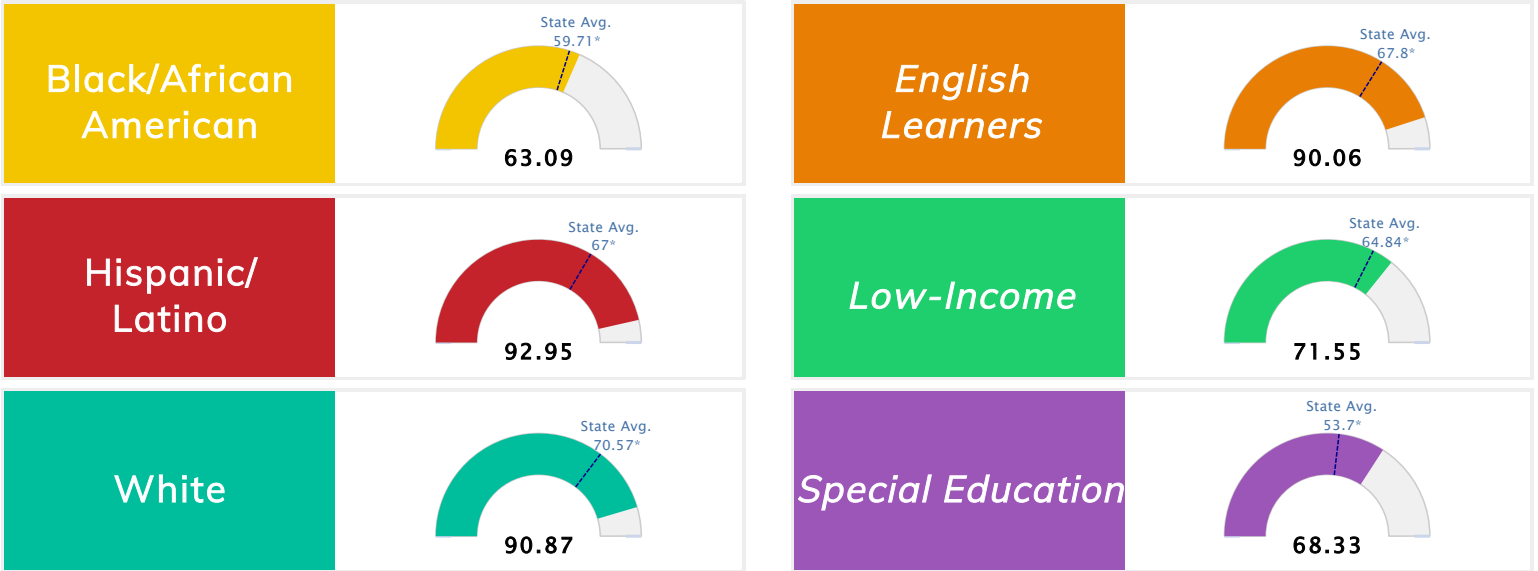

ELA % Tested	Math % Tested		ELA % Tested	Math % Tested
All Students	100.00%	100.00%			
Black / African American	100.00%	100.00%	English Learners	100.00%	100.00%
Hispanic / Latino	100.00%	100.00%	Economically Disadvantaged	100.00%	100.00%
White	100.00%	100.00%	Students with Disabilities	100.00%	100.00%

Prepared by the Arkansas Department of Education: Division of Elementary and Secondary Education