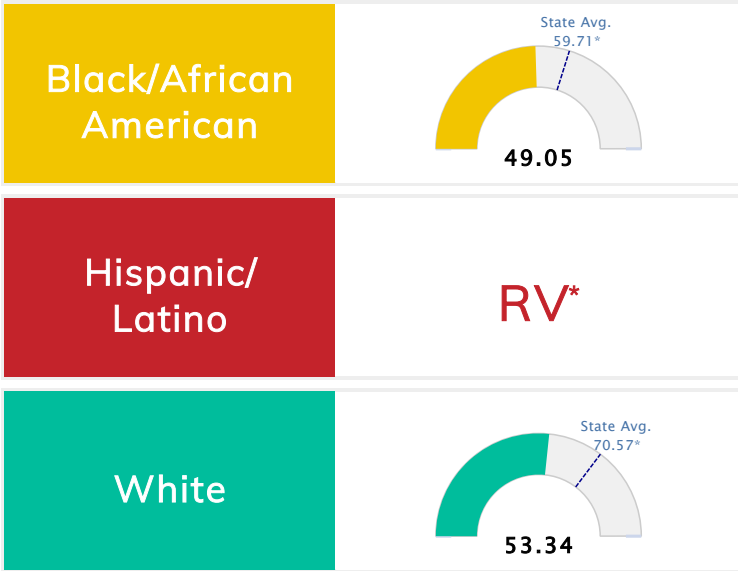

ELA % Tested	Math % Tested		ELA % Tested	Math % Tested
All Students	96.36%	96.36%			
Black / African American	97.22%	97.22%	English Learners	RV***	RV***
Hispanic / Latino	RV***	RV***	Economically Disadvantaged	95.80%	95.80%
White	88.89%	88.89%	Students with Disabilities	97.73%	97.73%

***RV = Restricted Value for sub-pops size < 10

Prepared by the Arkansas Department of Education: Division of Elementary and Secondary Education