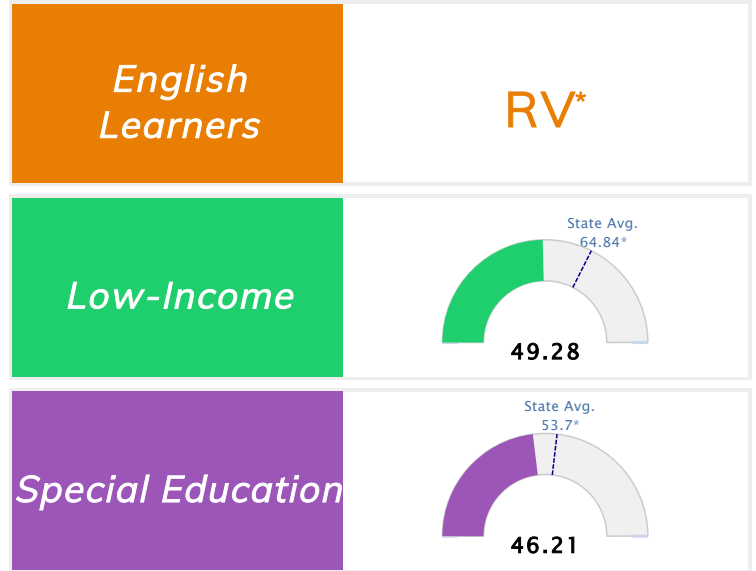

ELA % Tested	Math % Tested		ELA % Tested	Math % Tested
All Students	96.36%	96.36%			
Black / African American	97.22%	97.22%	English Learners	RV***	RV***
Hispanic / Latino	RV***	RV***	Economically Disadvantaged	95.80%	95.80%
White	88.89%	88.89%	Students with Disabilities	97.73%	97.73%

***RV = Restricted Value for sub-pops size < 10

Prepared by the Arkansas Department of Education: Division of Elementary and Secondary Education