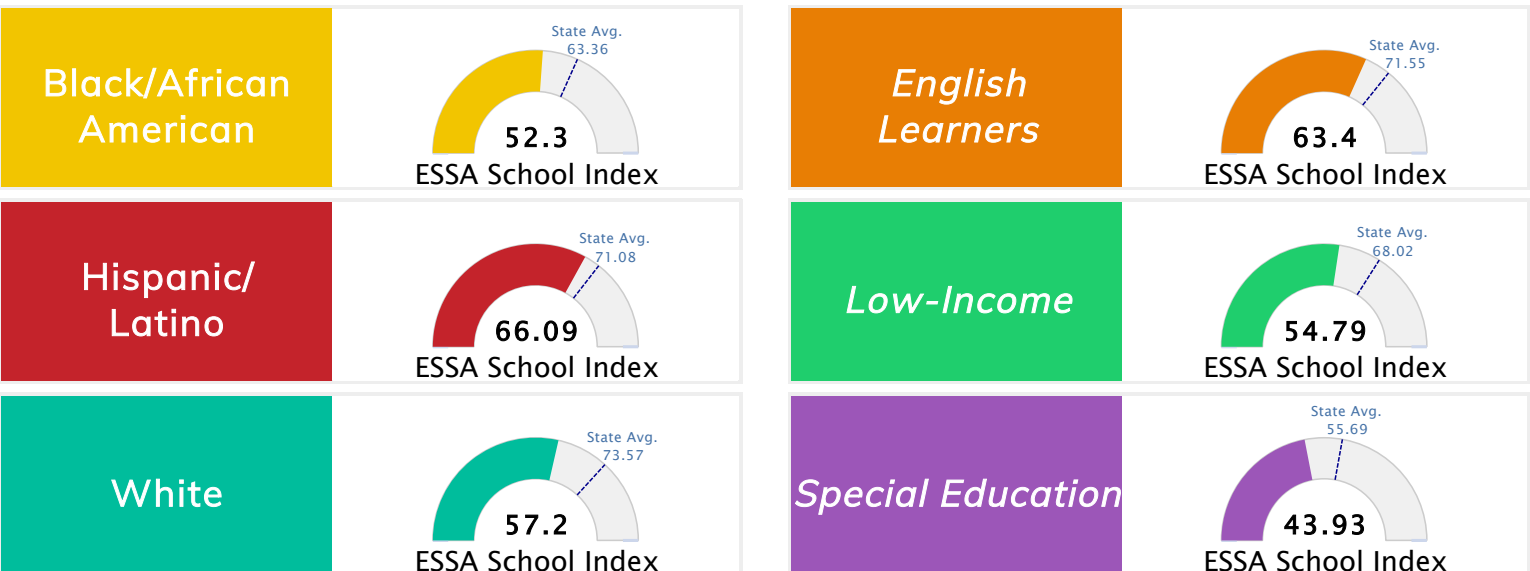

Note: Full color represents score

Prepared by the Arkansas Department of Education