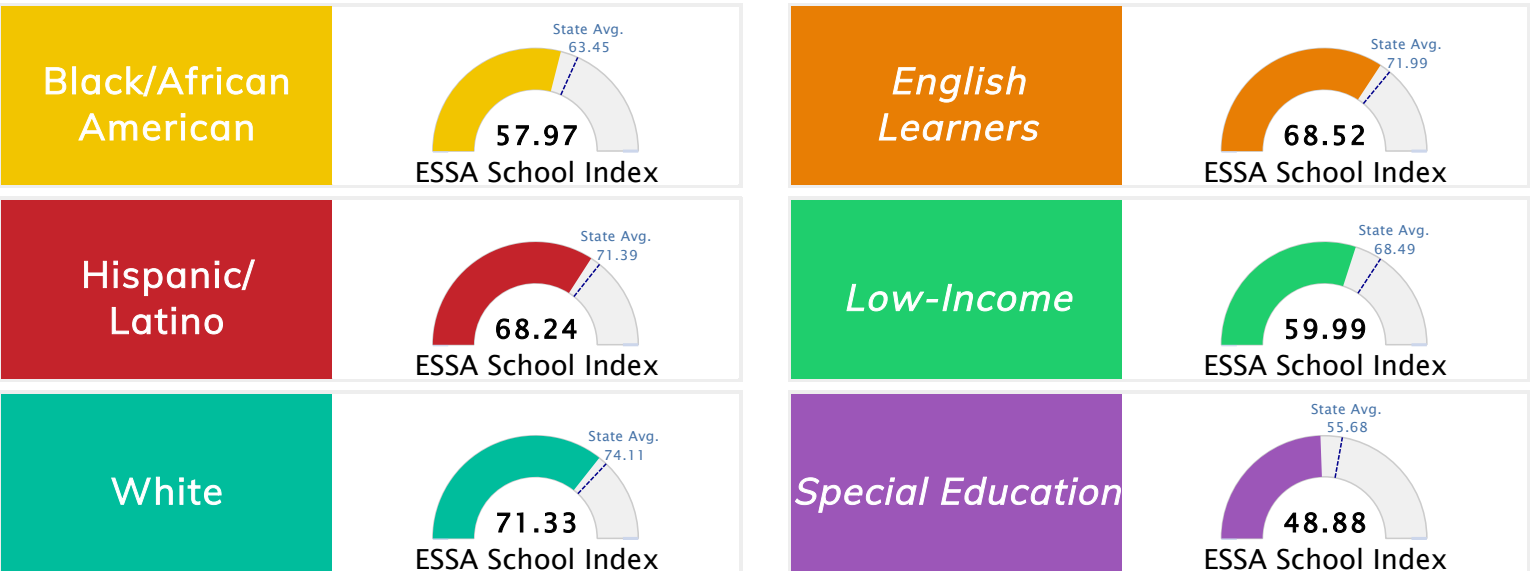

Note: Full color represents score

Prepared by the Arkansas Department of Education