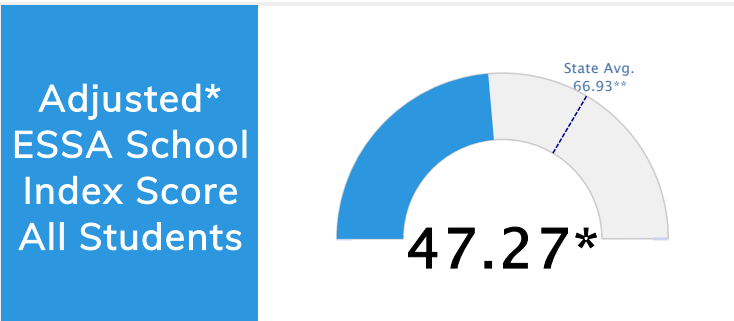

2020 - 2021 • Accountability At-a-Glance • Romine Elementary School

Contact Information
Romine Elementary School | Little Rock School District
Principal: N/A | Superintendent: Jermall Wright
3400 Romine Road Little Rock, AR 72204-
http://www.rominelrsd.com | (501) 447-6300

Student Information			
Grades	PK - 5	Total Enrollment	193
Black	85.49%	<i>English Learners</i>	13.47%
Hispanic	12.44%	<i>Economically Disadvantaged</i>	94.30%
White	1.55%	<i>Students with Disabilities</i>	23.32%

The Public School Rating System (A.C.A. § 6-15-2105) was suspended for the 2020-2021 school year by Act 89 of 2021

School Performance • ESSA School Index Score 2021

*To ensure stakeholders can draw reasonable conclusions about school performance, two scores are reported for all students and subgroups of students. This promotes increased transparency and ensures the information on performance is meaningful and comparable as required by Section 1111(c)(4)(E)(ii) of the Every Student Succeeds Act.

Two scores reported (If both scores are equal the school tested 95% or more students):

- **Adjusted ESSA School Index score:** The Annual ESSA School Index Score follows the approved [ESSA Business Rules](#).
- **Unadjusted ESSA School Index score:** This score reflects school performance for full academic year students that were tested regardless of whether 95% of students tested. Please see percent tested below. These data should only be used to facilitate discussions regarding the impact of COVID-19.

**State Average of ESSA School Index Scores for Grade Span.