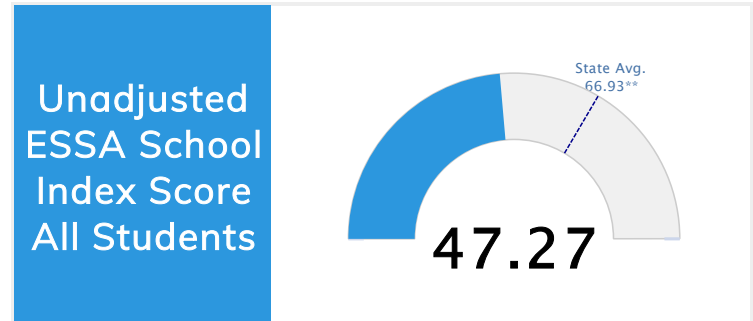

2020 - 2021 • Accountability At-a-Glance • Romine Elementary School

Contact Information
Romine Elementary School | Little Rock School District
Principal: N/A | Superintendent: Jermall Wright
3400 Romine Road Little Rock, AR 72204-
http://www.rominelrsd.com | (501) 447-6300

Student Information			
Grades	PK - 5	Total Enrollment	193
Black	85.49%	<i>English Learners</i>	13.47%
Hispanic	12.44%	<i>Economically Disadvantaged</i>	94.30%
White	1.55%	<i>Students with Disabilities</i>	23.32%

The Public School Rating System (A.C.A. § 6-15-2105) was suspended for the 2020-2021 school year by Act 89 of 2021

School Performance • ESSA School Index Score 2021

*To ensure stakeholders can draw reasonable conclusions about school performance, two scores are reported for all students and subgroups of students. This promotes increased transparency and ensures the information on performance is meaningful and comparable as required by Section 1111(c)(4)(E)(ii) of the Every Student Succeeds Act.

Two scores reported (If both scores are equal the school tested 95% or more students):

- **Adjusted ESSA School Index score:** The Annual ESSA School Index Score follows the approved [ESSA Business Rules](#).
- **Unadjusted ESSA School Index score:** This score reflects school performance for full academic year students that were tested regardless of whether 95% of students tested. Please see percent tested below. These data should only be used to facilitate discussions regarding the impact of COVID-19.

**State Average of ESSA School Index Scores for Grade Span.