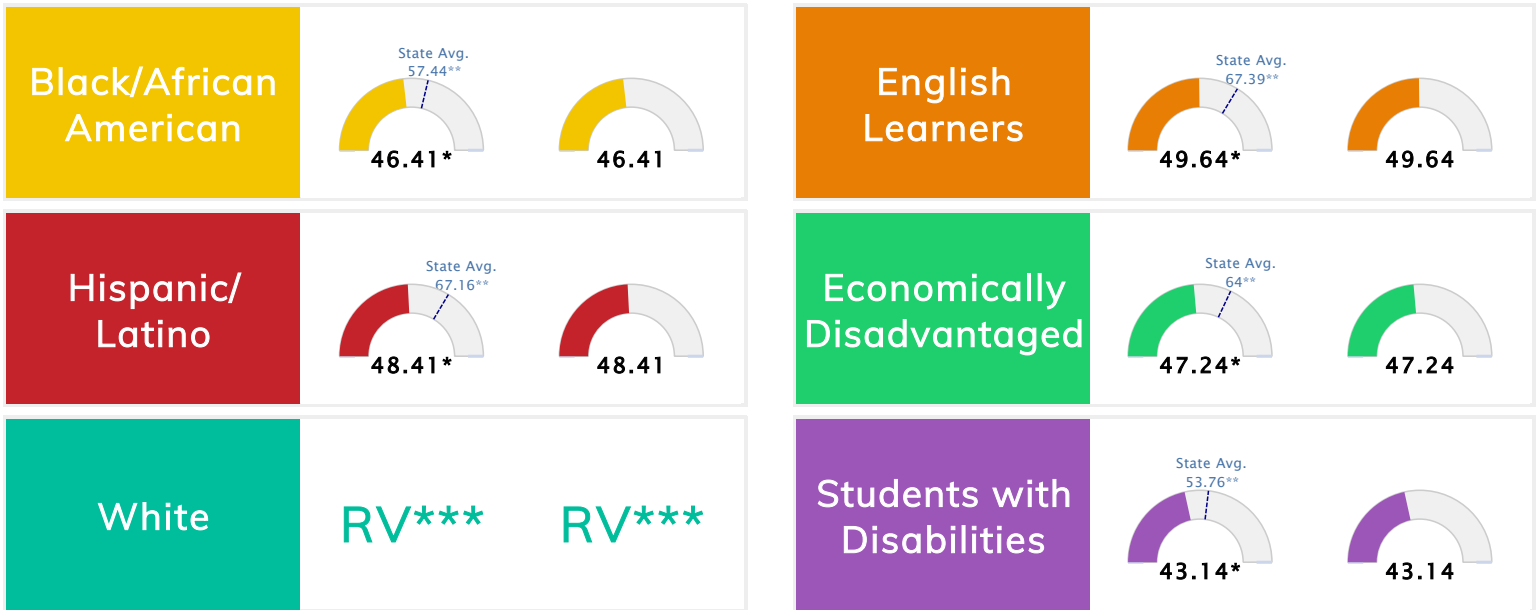

Student Information			
Grades	PK - 5	Total Enrollment	193
Black	85.49%	<i>English Learners</i>	13.47%
Hispanic	12.44%	<i>Economically Disadvantaged</i>	94.30%
White	1.55%	<i>Students with Disabilities</i>	23.32%

The Public School Rating System (A.C.A. § 6-15-2105) was suspended for the 2020-2021 school year by Act 89 of 2021

School Performance • ESSA School Index Score 2021

*To ensure stakeholders can draw reasonable conclusions about school performance, two scores are reported for all students and subgroups of students. This promotes increased transparency and ensures the information on performance is meaningful and comparable as required by Section 1111(c)(4)(E)(ii) of the Every Student Succeeds Act.

**State Average of ESSA School Index Scores for Grade Span.

ELA % Tested Math % Tested ELA % Tested Math % Tested

All Students	100.00%	100.00%			
Black / African American	100.00%	100.00%	English Learners	100.00%	100.00%
Hispanic / Latino	100.00%	100.00%	Economically Disadvantaged	100.00%	100.00%
White	RV***	RV***	Students with Disabilities	100.00%	100.00%