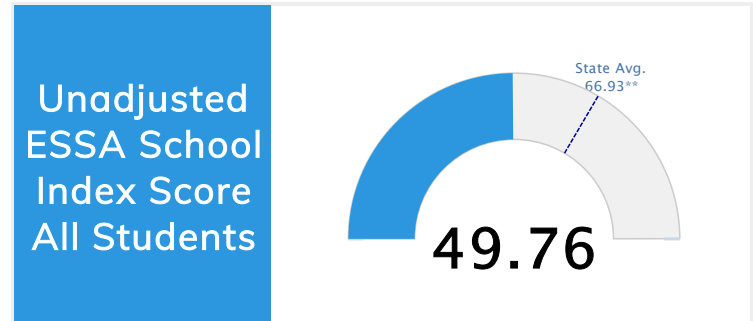

2020 - 2021 • Accountability At-a-Glance • Washington Elementary School

Contact Information
Washington Elementary School | Little Rock School District
Principal: N/A | Superintendent: Jermall Wright
2700 S. Main Street Little Rock, AR 72206-
http://www.lrsd.org | (501) 447-6700

Student Information			
Grades	PK - 5	Total Enrollment	376
Black	93.35%	<i>English Learners</i>	0.53%
Hispanic	1.33%	<i>Economically Disadvantaged</i>	93.62%
White	3.72%	<i>Students with Disabilities</i>	21.01%

The Public School Rating System (A.C.A. § 6-15-2105) was suspended for the 2020-2021 school year by Act 89 of 2021

School Performance • ESSA School Index Score 2021

*To ensure stakeholders can draw reasonable conclusions about school performance, two scores are reported for all students and subgroups of students. This promotes increased transparency and ensures the information on performance is meaningful and comparable as required by Section 1111(c)(4)(E)(ii) of the Every Student Succeeds Act.

Two scores reported (If both scores are equal the school tested 95% or more students):

- **Adjusted ESSA School Index score:** The Annual ESSA School Index Score follows the approved [ESSA Business Rules](#).
- **Unadjusted ESSA School Index score:** This score reflects school performance for full academic year students that were tested regardless of whether 95% of students tested. Please see percent tested below. These data should only be used to facilitate discussions regarding the impact of COVID-19.

**State Average of ESSA School Index Scores for Grade Span.