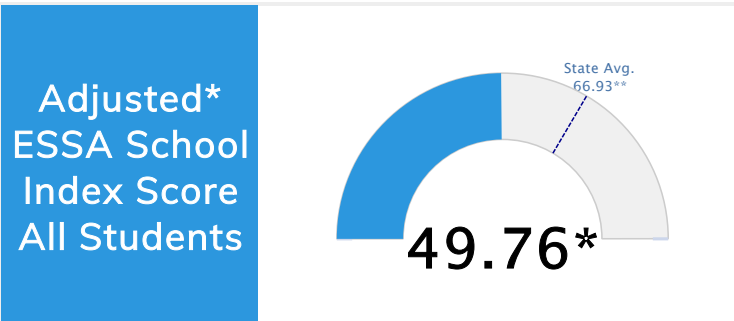

2020 - 2021 • Accountability At-a-Glance • Washington Elementary School

Contact Information
Washington Elementary School | Little Rock School District
Principal: N/A | Superintendent: Jermall Wright
2700 S. Main Street Little Rock, AR 72206-
http://www.lrsd.org | (501) 447-6700

Student Information			
Grades	PK - 5	Total Enrollment	376
Black	93.35%	<i>English Learners</i>	0.53%
Hispanic	1.33%	<i>Economically Disadvantaged</i>	93.62%
White	3.72%	<i>Students with Disabilities</i>	21.01%

The Public School Rating System (A.C.A. § 6-15-2105) was suspended for the 2020-2021 school year by Act 89 of 2021

School Performance • ESSA School Index Score 2021

*To ensure stakeholders can draw reasonable conclusions about school performance, two scores are reported for all students and subgroups of students. This promotes increased transparency and ensures the information on performance is meaningful and comparable as required by Section 1111(c)(4)(E)(ii) of the Every Student Succeeds Act.

Two scores reported (If both scores are equal the school tested 95% or more students):

- **Adjusted ESSA School Index score:** The Annual ESSA School Index Score follows the approved [ESSA Business Rules](#).
- **Unadjusted ESSA School Index score:** This score reflects school performance for full academic year students that were tested regardless of whether 95% of students tested. Please see percent tested below. These data should only be used to facilitate discussions regarding the impact of COVID-19.

**State Average of ESSA School Index Scores for Grade Span.