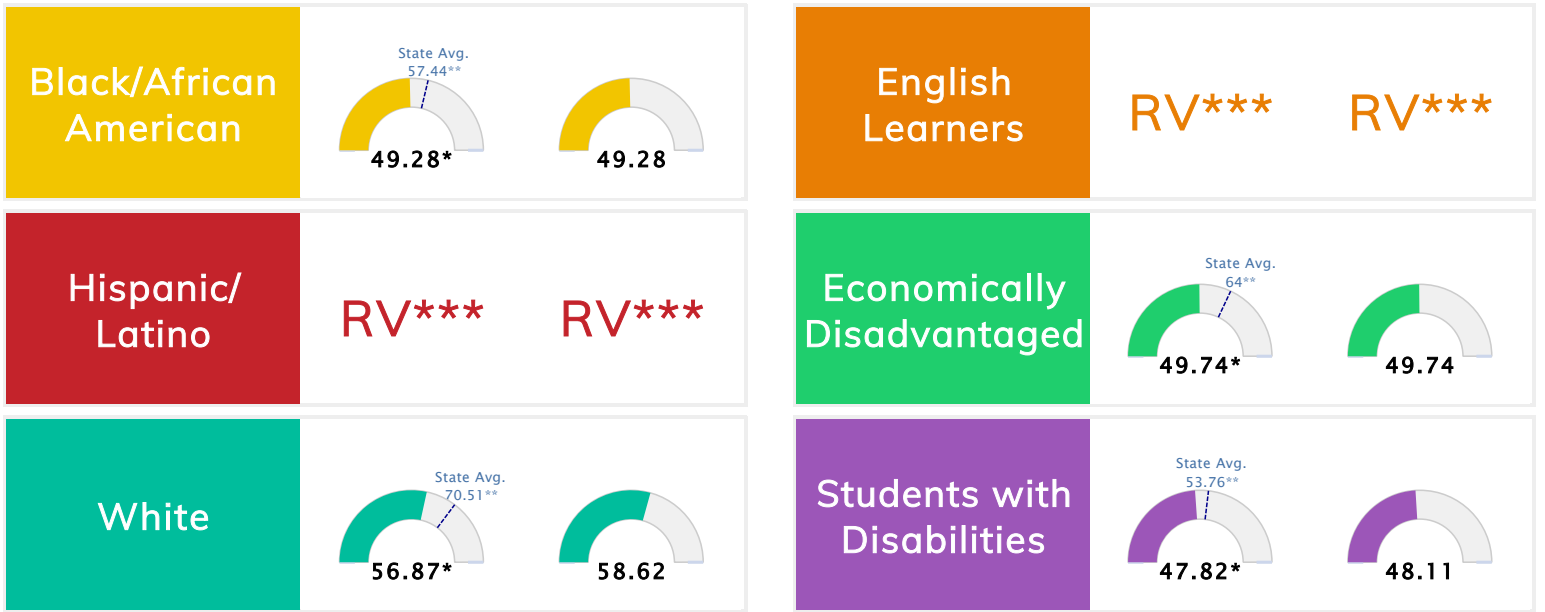

ELA % Tested	Math % Tested	ELA % Tested	Math % Tested

All Students	95.76%	95.76%			
Black / African American	95.95%	95.95%	English Learners	RV***	RV***
Hispanic / Latino	RV***	RV***	Economically Disadvantaged	95.76%	95.76%
White	85.71%	85.71%	Students with Disabilities	89.58%	89.58%

***RV = Restricted Value for sub-pops size < 10

Prepared by the Arkansas Department of Education: Division of Elementary and Secondary Education