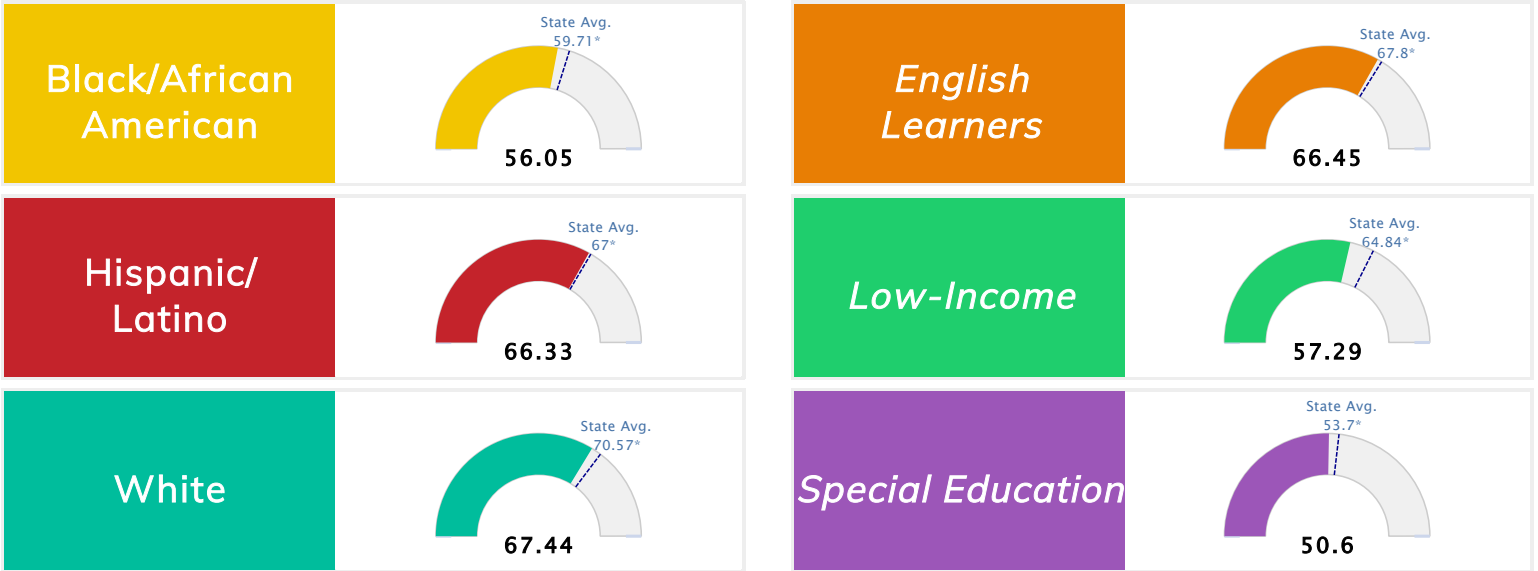

ELA % Tested	Math % Tested		ELA % Tested	Math % Tested
All Students	99.39%	100.00%			
Black / African American	100.00%	100.00%	English Learners	95.24%	100.00%
Hispanic / Latino	91.67%	100.00%	Economically Disadvantaged	99.25%	100.00%
White	100.00%	100.00%	Students with Disabilities	96.87%	100.00%

Prepared by the Arkansas Department of Education: Division of Elementary and Secondary Education