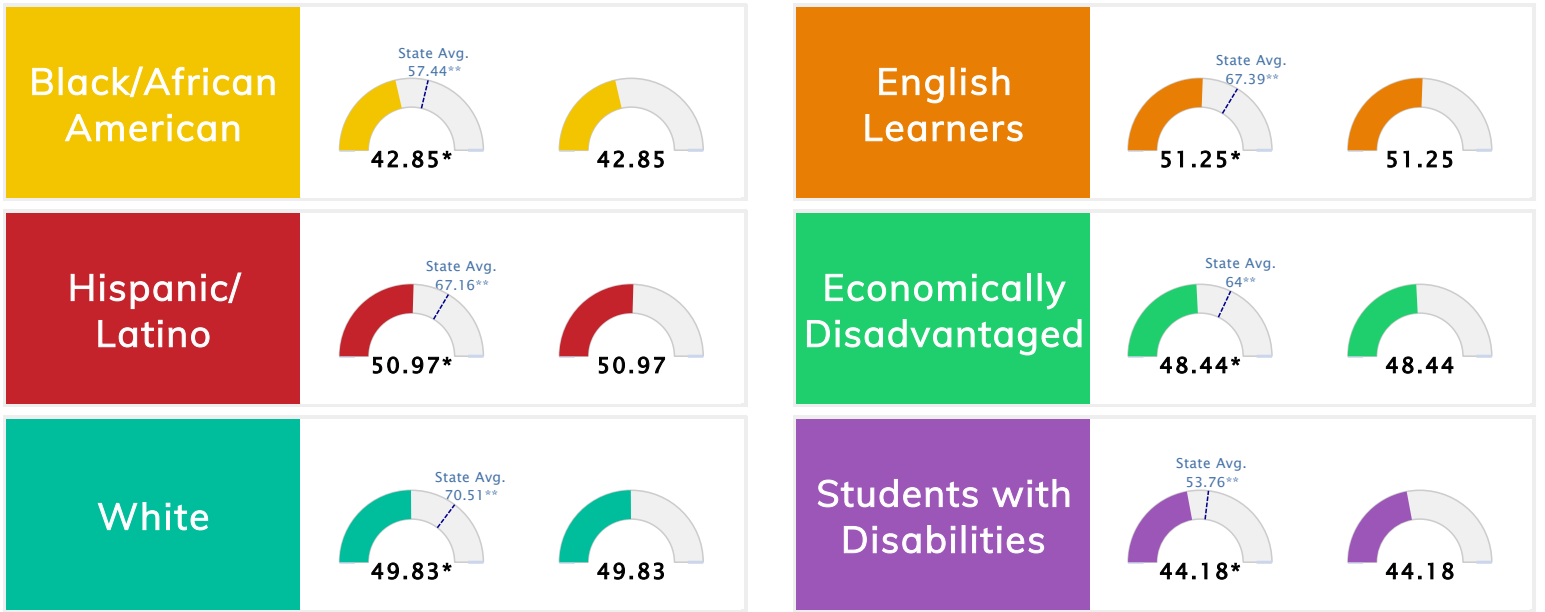

ELA % Tested	Math % Tested		ELA % Tested	Math % Tested

All Students	99.32%	99.32%			
Black / African American	98.28%	98.28%	English Learners	100.00%	100.00%
Hispanic / Latino	100.00%	100.00%	Economically Disadvantaged	99.32%	99.32%
White	100.00%	100.00%	Students with Disabilities	100.00%	100.00%

Prepared by the Arkansas Department of Education: Division of Elementary and Secondary Education