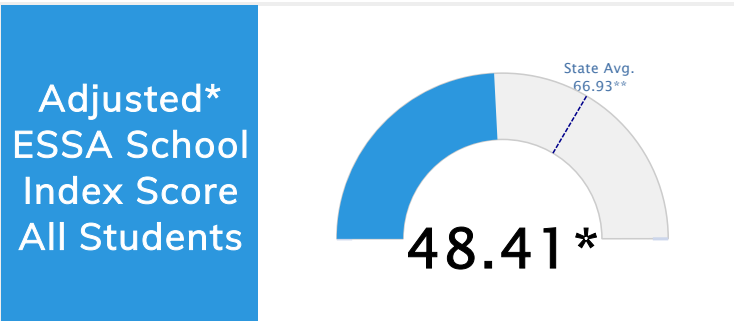

2020 - 2021 • Accountability At-a-Glance • Baseline Elementary School

Contact Information
Baseline Elementary School | Little Rock School District
Principal: N/A | Superintendent: Jermall Wright
3623 Baseline Road Little Rock, AR 72209-
http://www.lrsd.org | (501) 447-3700

Student Information			
Grades	PK - 5	Total Enrollment	274
Black	40.15%	<i>English Learners</i>	52.19%
Hispanic	54.38%	<i>Economically Disadvantaged</i>	84.31%
White	5.47%	<i>Students with Disabilities</i>	10.95%

The Public School Rating System (A.C.A. § 6-15-2105) was suspended for the 2020-2021 school year by Act 89 of 2021

School Performance • ESSA School Index Score 2021

*To ensure stakeholders can draw reasonable conclusions about school performance, two scores are reported for all students and subgroups of students. This promotes increased transparency and ensures the information on performance is meaningful and comparable as required by Section 1111(c)(4)(E)(ii) of the Every Student Succeeds Act.

Two scores reported (If both scores are equal the school tested 95% or more students):

- **Adjusted ESSA School Index score:** The Annual ESSA School Index Score follows the approved [ESSA Business Rules](#).
- **Unadjusted ESSA School Index score:** This score reflects school performance for full academic year students that were tested regardless of whether 95% of students tested. Please see percent tested below. These data should only be used to facilitate discussions regarding the impact of COVID-19.

**State Average of ESSA School Index Scores for Grade Span.