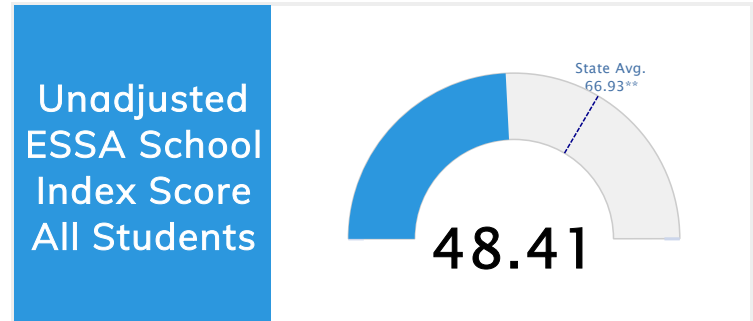

2020 - 2021 • Accountability At-a-Glance • Baseline Elementary School

Contact Information
Baseline Elementary School | Little Rock School District
Principal: N/A | Superintendent: Jermall Wright
3623 Baseline Road Little Rock, AR 72209-
http://www.lrsd.org | (501) 447-3700

Student Information			
Grades	PK - 5	Total Enrollment	274
Black	40.15%	<i>English Learners</i>	52.19%
Hispanic	54.38%	<i>Economically Disadvantaged</i>	84.31%
White	5.47%	<i>Students with Disabilities</i>	10.95%

The Public School Rating System (A.C.A. § 6-15-2105) was suspended for the 2020-2021 school year by Act 89 of 2021

School Performance • ESSA School Index Score 2021

*To ensure stakeholders can draw reasonable conclusions about school performance, two scores are reported for all students and subgroups of students. This promotes increased transparency and ensures the information on performance is meaningful and comparable as required by Section 1111(c)(4)(E)(ii) of the Every Student Succeeds Act.

Two scores reported (If both scores are equal the school tested 95% or more students):

- **Adjusted ESSA School Index score:** The Annual ESSA School Index Score follows the approved [ESSA Business Rules](#).
- **Unadjusted ESSA School Index score:** This score reflects school performance for full academic year students that were tested regardless of whether 95% of students tested. Please see percent tested below. These data should only be used to facilitate discussions regarding the impact of COVID-19.

**State Average of ESSA School Index Scores for Grade Span.