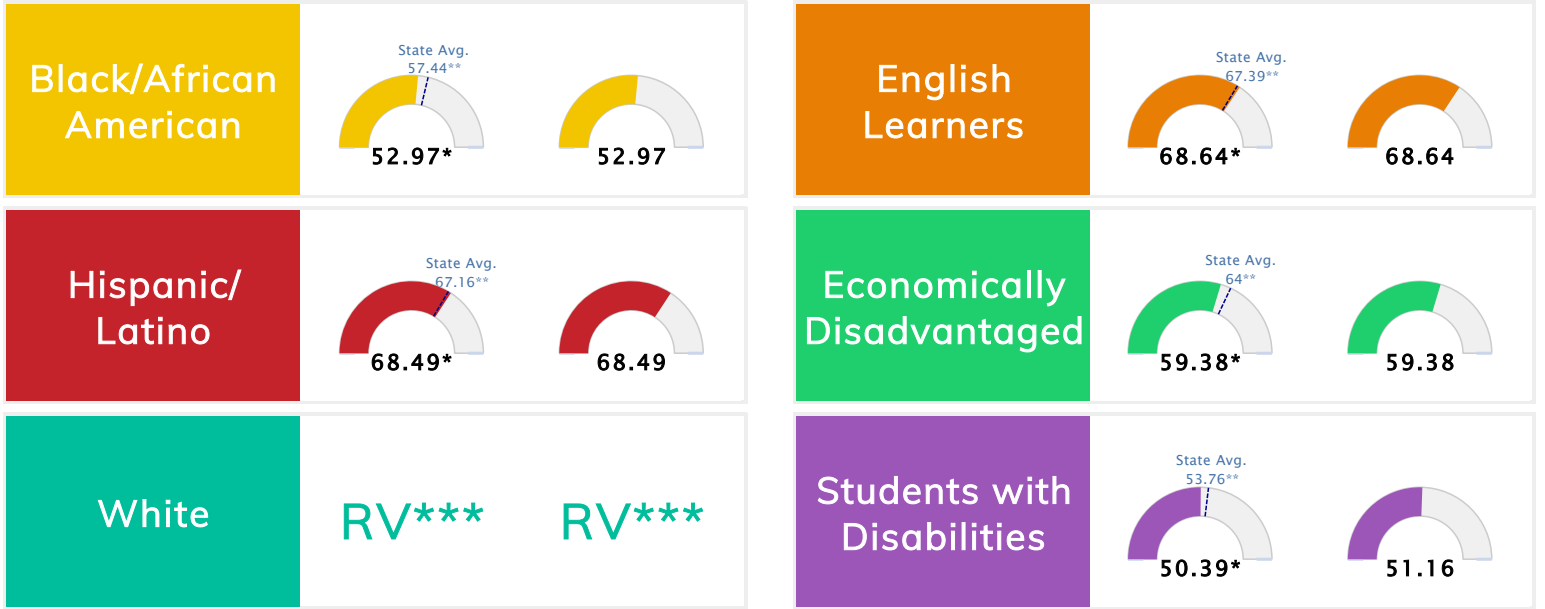

ELA % Tested	Math % Tested		ELA % Tested	Math % Tested

All Students	96.63%	96.63%			
Black / African American	100.00%	100.00%	English Learners	96.67%	96.67%
Hispanic / Latino	93.55%	93.55%	Economically Disadvantaged	96.63%	96.63%
White	RV***	RV***	Students with Disabilities	94.44%	94.44%

***RV = Restricted Value for sub-pops size < 10

Prepared by the Arkansas Department of Education: Division of Elementary and Secondary Education