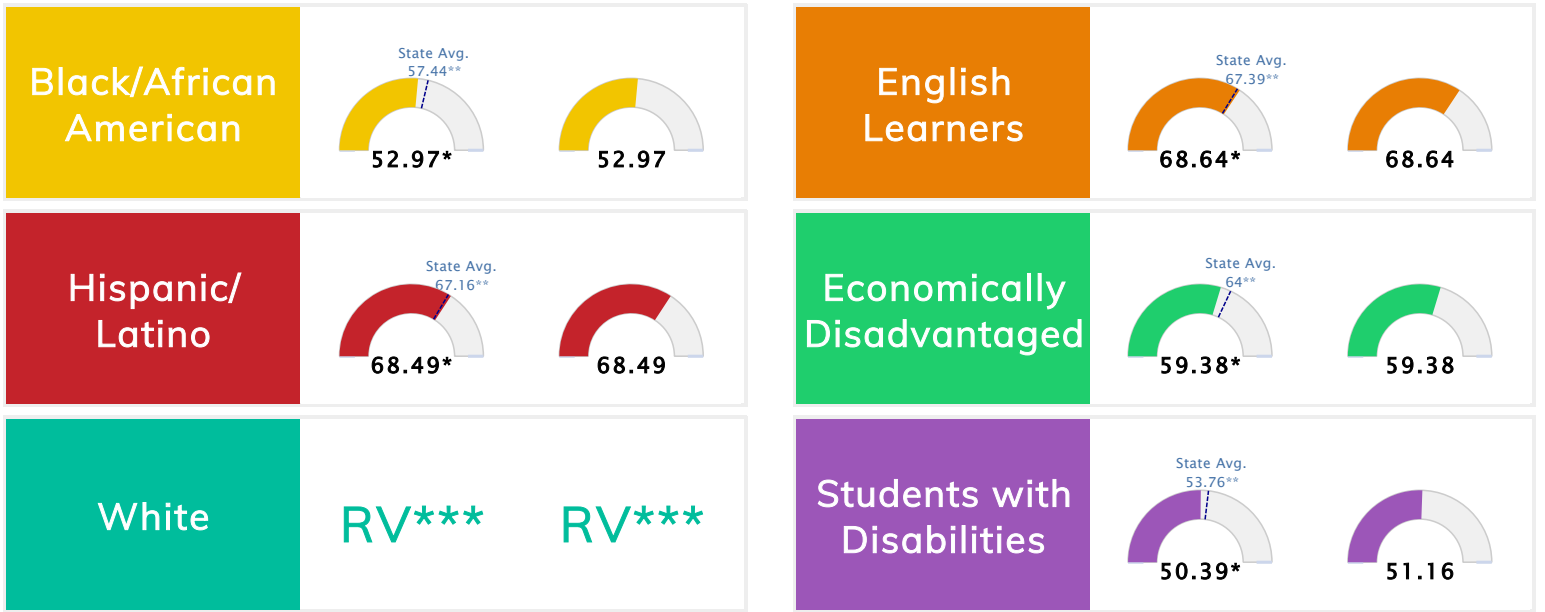

ELA % Tested	Math % Tested		ELA % Tested	Math % Tested

All Students	96.63%	96.63%			
Black / African American	100.00%	100.00%	English Learners	96.67%	96.67%
Hispanic / Latino	93.55%	93.55%	Economically Disadvantaged	96.63%	96.63%
White	RV***	RV***	Students with Disabilities	94.44%	94.44%

***RV = Restricted Value for sub-pops size < 10

Prepared by the Arkansas Department of Education: Division of Elementary and Secondary Education