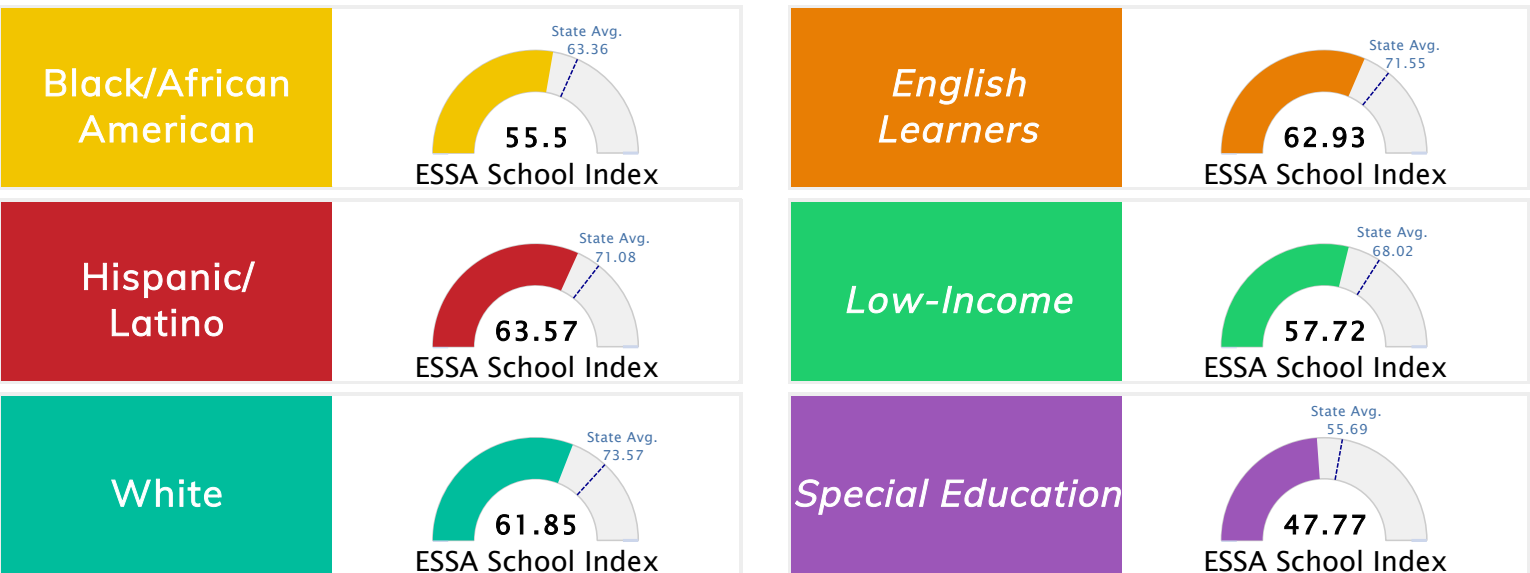

Note: Full color represents score

Prepared by the Arkansas Department of Education