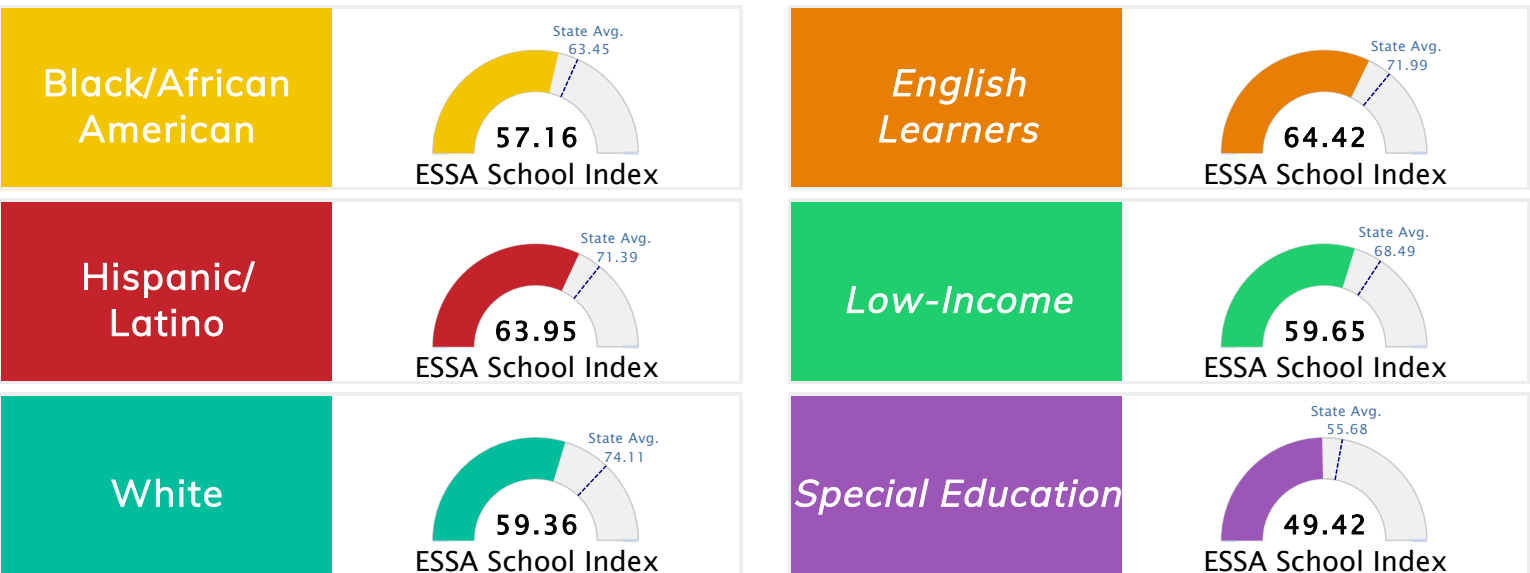

Note: Full color represents score

Prepared by the Arkansas Department of Education