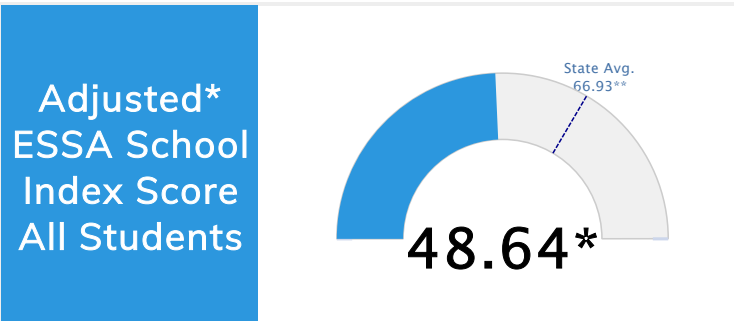

2020 - 2021 • Accountability At-a-Glance • Mabelvale Elementary School

Contact Information
Mabelvale Elementary School | Little Rock School District
Principal: Kelecia Glover | Superintendent: Jermall Wright
9401 Mabelvale Cut-off Mabelvale, AR 72103-
http://www.lrsd.org | (501) 447-5400

Student Information			
Grades	PK - 5	Total Enrollment	459
Black	64.05%	<i>English Learners</i>	26.80%
Hispanic	28.10%	<i>Economically Disadvantaged</i>	93.68%
White	6.10%	<i>Students with Disabilities</i>	16.56%

The Public School Rating System (A.C.A. § 6-15-2105) was suspended for the 2020-2021 school year by Act 89 of 2021

School Performance • ESSA School Index Score 2021

*To ensure stakeholders can draw reasonable conclusions about school performance, two scores are reported for all students and subgroups of students. This promotes increased transparency and ensures the information on performance is meaningful and comparable as required by Section 1111(c)(4)(E)(ii) of the Every Student Succeeds Act.

Two scores reported (If both scores are equal the school tested 95% or more students):

- **Adjusted ESSA School Index score:** The Annual ESSA School Index Score follows the approved [ESSA Business Rules](#).
- **Unadjusted ESSA School Index score:** This score reflects school performance for full academic year students that were tested regardless of whether 95% of students tested. Please see percent tested below. These data should only be used to facilitate discussions regarding the impact of COVID-19.

**State Average of ESSA School Index Scores for Grade Span.