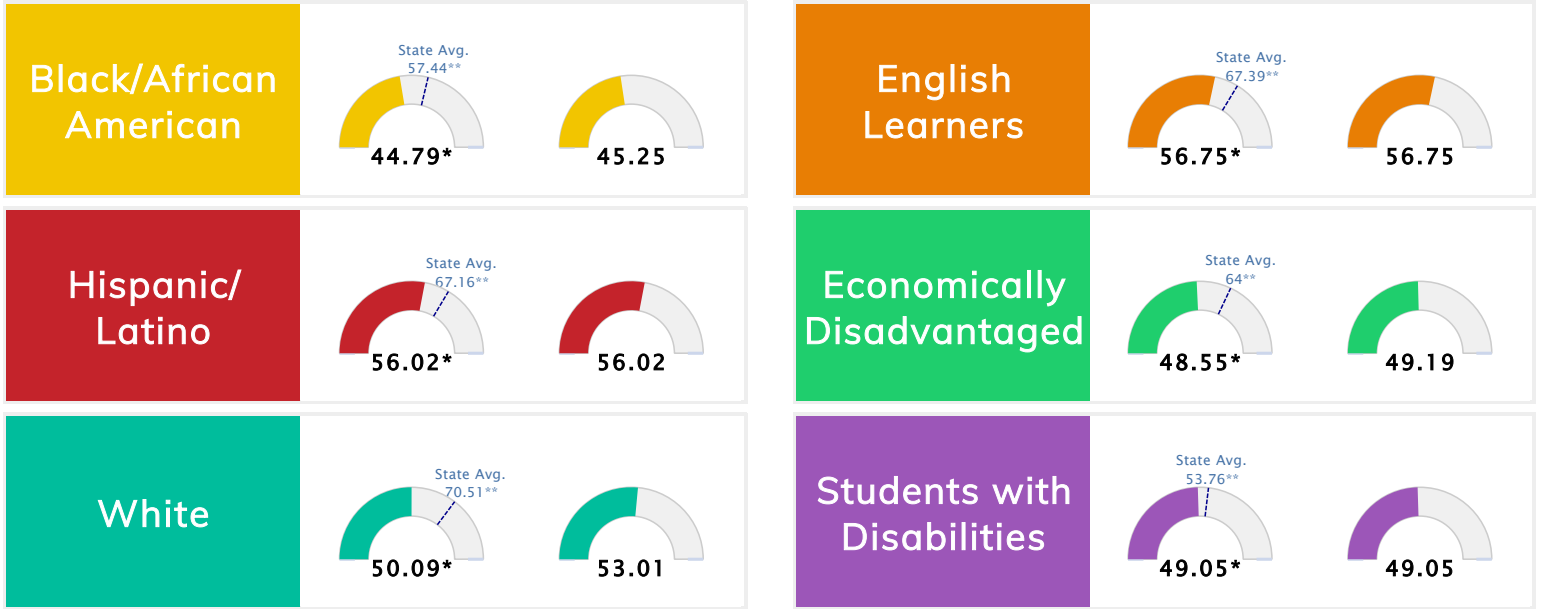

ELA % Tested   Math % Tested   ELA % Tested   Math % Tested

All Students	92.20%	93.26%		
Black / African American	93.09%	94.15%	English Learners	97.10% 98.55%
Hispanic / Latino	95.89%	97.26%	Economically Disadvantaged	92.17% 93.24%
White	62.50%	62.50%	Students with Disabilities	95.12% 95.12%

Prepared by the Arkansas Department of Education: Division of Elementary and Secondary Education