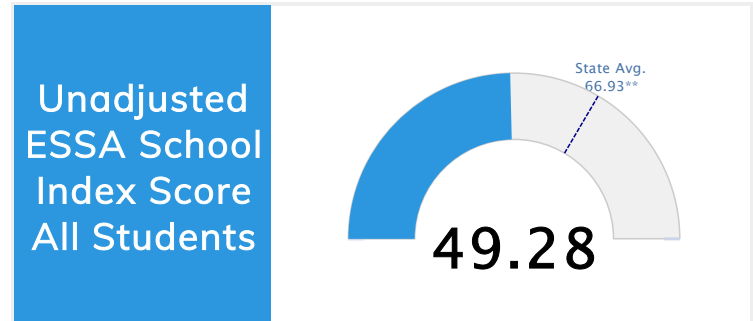

2020 - 2021 • Accountability At-a-Glance • Mabelvale Elementary School

Contact Information
Mabelvale Elementary School | Little Rock School District
Principal: Kelecia Glover | Superintendent: Jermall Wright
9401 Mabelvale Cut-off Mabelvale, AR 72103-
http://www.lrsd.org | (501) 447-5400

Student Information			
Grades	PK - 5	Total Enrollment	459
Black	64.05%	<i>English Learners</i>	26.80%
Hispanic	28.10%	<i>Economically Disadvantaged</i>	93.68%
White	6.10%	<i>Students with Disabilities</i>	16.56%

The Public School Rating System (A.C.A. § 6-15-2105) was suspended for the 2020-2021 school year by Act 89 of 2021

School Performance • ESSA School Index Score 2021

*To ensure stakeholders can draw reasonable conclusions about school performance, two scores are reported for all students and subgroups of students. This promotes increased transparency and ensures the information on performance is meaningful and comparable as required by Section 1111(c)(4)(E)(ii) of the Every Student Succeeds Act.

Two scores reported (If both scores are equal the school tested 95% or more students):

- **Adjusted ESSA School Index score:** The Annual ESSA School Index Score follows the approved [ESSA Business Rules](#).
- **Unadjusted ESSA School Index score:** This score reflects school performance for full academic year students that were tested regardless of whether 95% of students tested. Please see percent tested below. These data should only be used to facilitate discussions regarding the impact of COVID-19.

**State Average of ESSA School Index Scores for Grade Span.