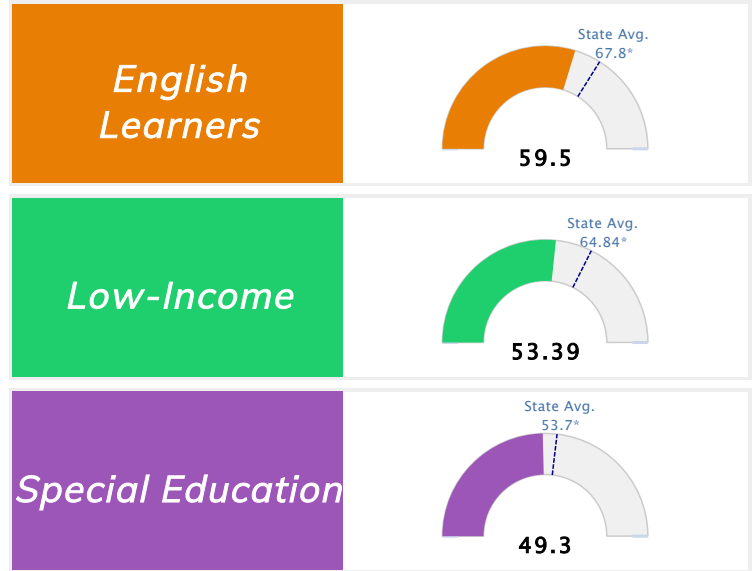

ELA % Tested	Math % Tested		ELA % Tested	Math % Tested
All Students	98.95%	98.95%			
Black / African American	99.46%	99.46%	English Learners	100.00%	100.00%
Hispanic / Latino	97.47%	97.47%	Economically Disadvantaged	99.21%	99.21%
White	100.00%	100.00%	Students with Disabilities	100.00%	100.00%

Prepared by the Arkansas Department of Education: Division of Elementary and Secondary Education