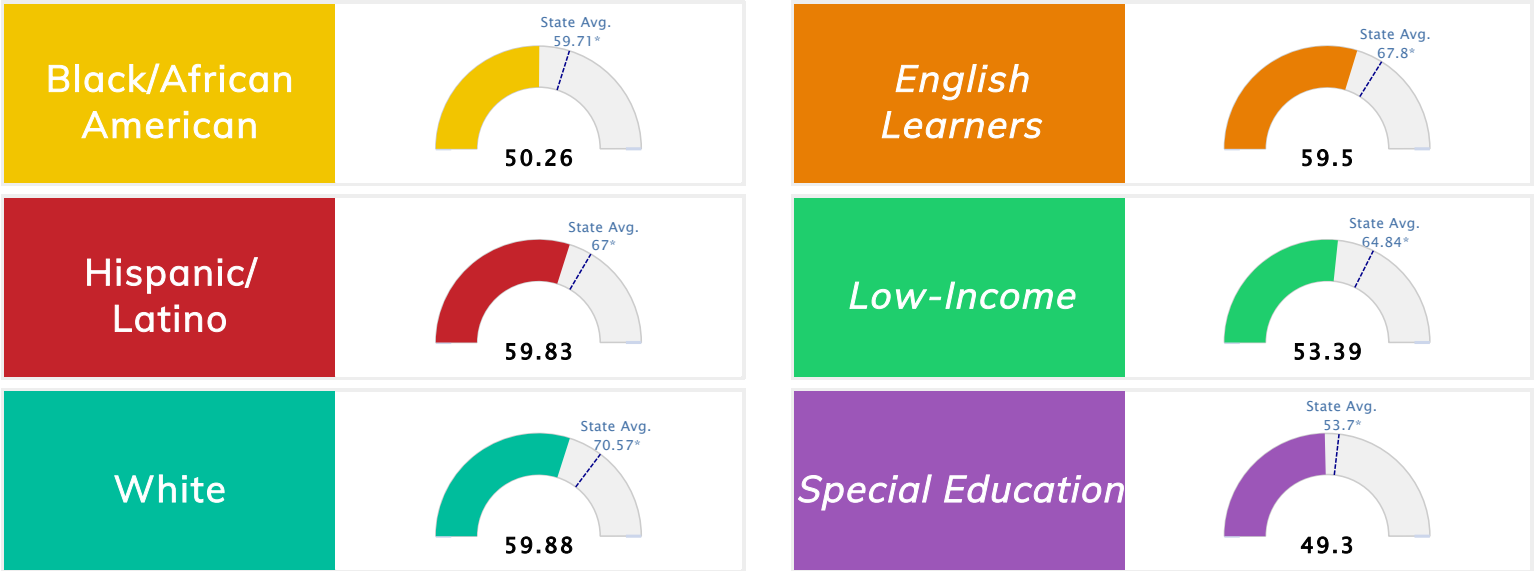

ELA % Tested	Math % Tested		ELA % Tested	Math % Tested

All Students	98.95%	98.95%			
Black / African American	99.46%	99.46%	English Learners	100.00%	100.00%
Hispanic / Latino	97.47%	97.47%	Economically Disadvantaged	99.21%	99.21%
White	100.00%	100.00%	Students with Disabilities	100.00%	100.00%

Prepared by the Arkansas Department of Education: Division of Elementary and Secondary Education