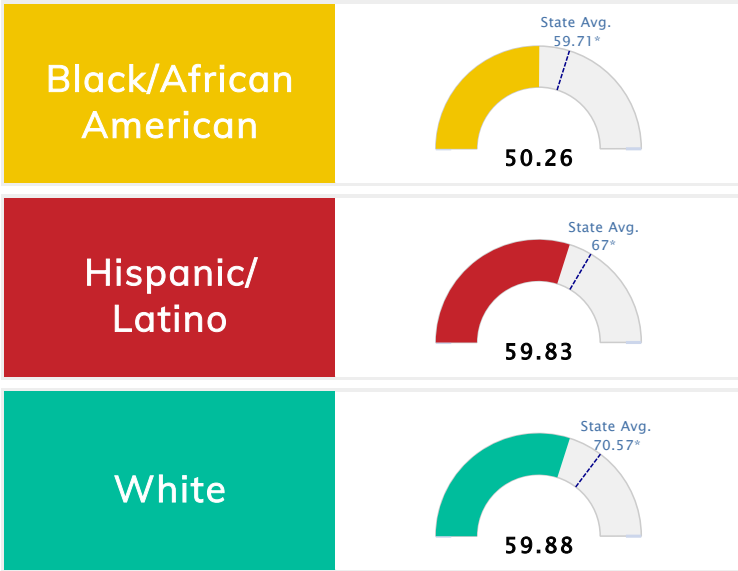

ELA % Tested	Math % Tested		ELA % Tested	Math % Tested
All Students	98.95%	98.95%			
Black / African American	99.46%	99.46%	English Learners	100.00%	100.00%
Hispanic / Latino	97.47%	97.47%	Economically Disadvantaged	99.21%	99.21%
White	100.00%	100.00%	Students with Disabilities	100.00%	100.00%

Prepared by the Arkansas Department of Education: Division of Elementary and Secondary Education