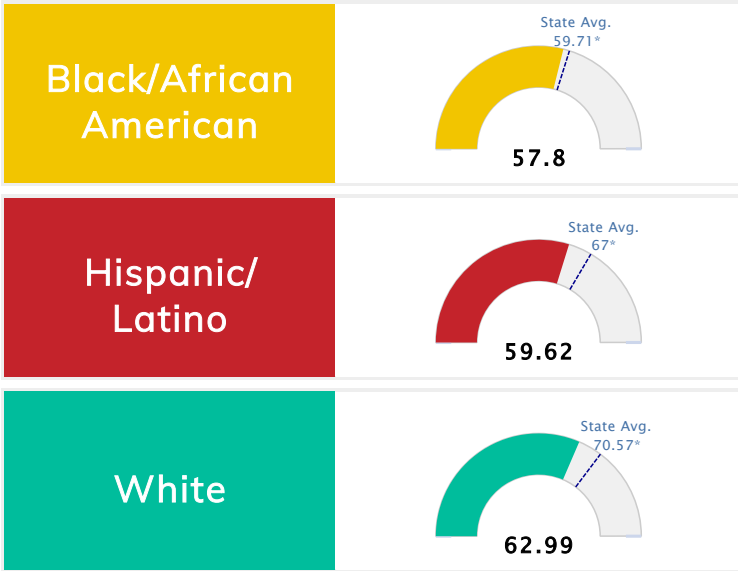

ELA % Tested	Math % Tested		ELA % Tested	Math % Tested
All Students	100.00%	100.00%			
Black / African American	100.00%	100.00%	English Learners	100.00%	100.00%
Hispanic / Latino	100.00%	100.00%	Economically Disadvantaged	100.00%	100.00%
White	100.00%	100.00%	Students with Disabilities	100.00%	100.00%

Prepared by the Arkansas Department of Education: Division of Elementary and Secondary Education