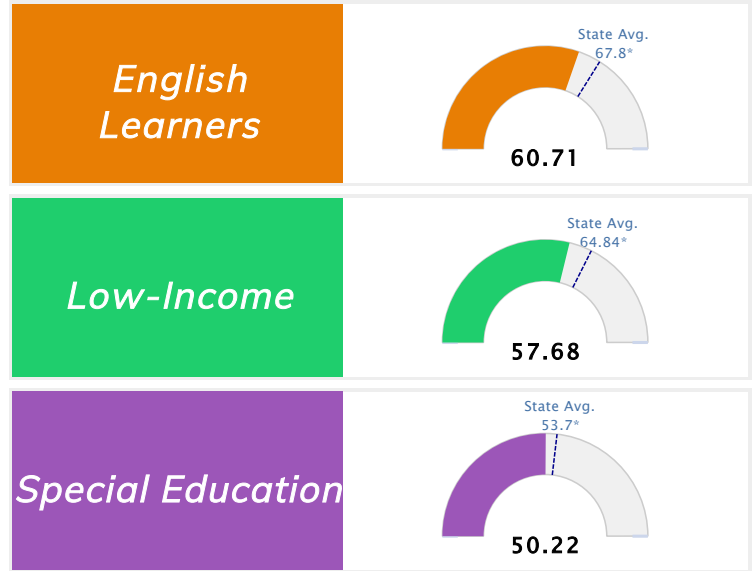

ELA % Tested	Math % Tested		ELA % Tested	Math % Tested
All Students	100.00%	100.00%			
Black / African American	100.00%	100.00%	English Learners	100.00%	100.00%
Hispanic / Latino	100.00%	100.00%	Economically Disadvantaged	100.00%	100.00%
White	100.00%	100.00%	Students with Disabilities	100.00%	100.00%

Prepared by the Arkansas Department of Education: Division of Elementary and Secondary Education