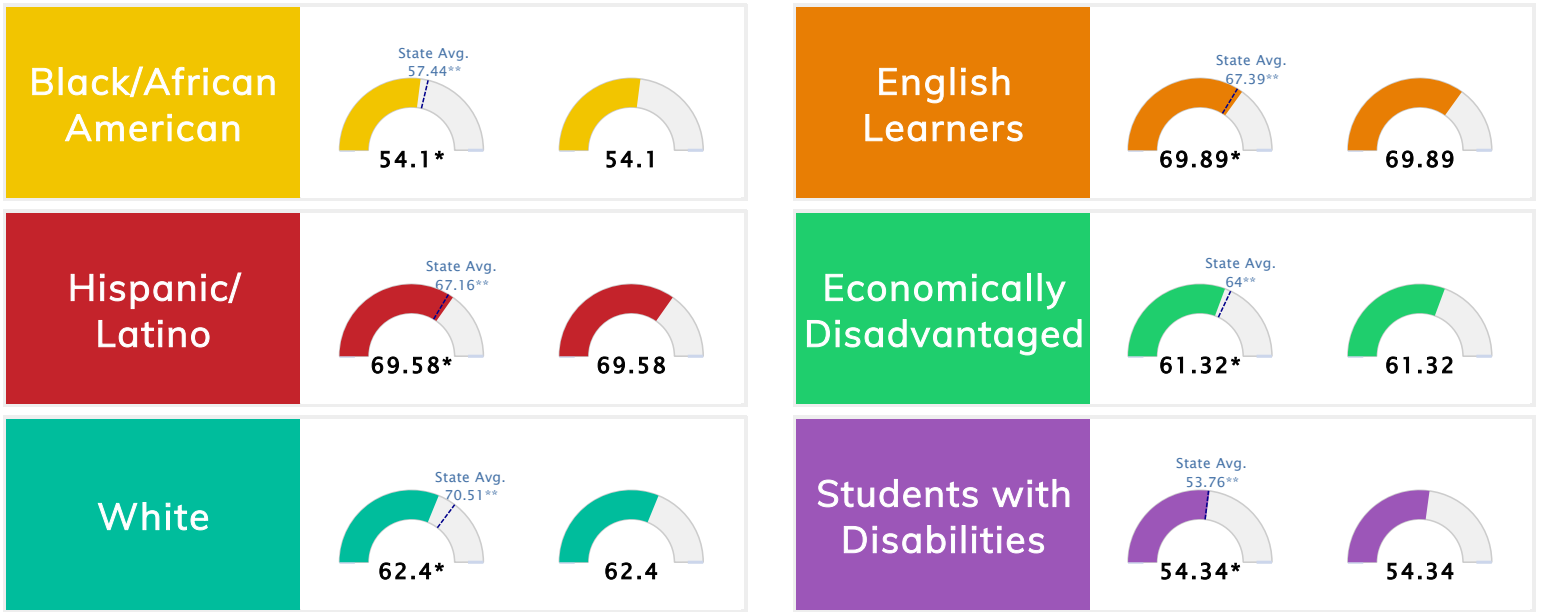

ELA % Tested	Math % Tested		ELA % Tested	Math % Tested

All Students	98.46%	98.85%			
Black / African American	97.95%	98.63%	English Learners	99.03%	99.03%
Hispanic / Latino	99.04%	99.04%	Economically Disadvantaged	98.46%	98.85%
White	100.00%	100.00%	Students with Disabilities	100.00%	100.00%

Prepared by the Arkansas Department of Education: Division of Elementary and Secondary Education