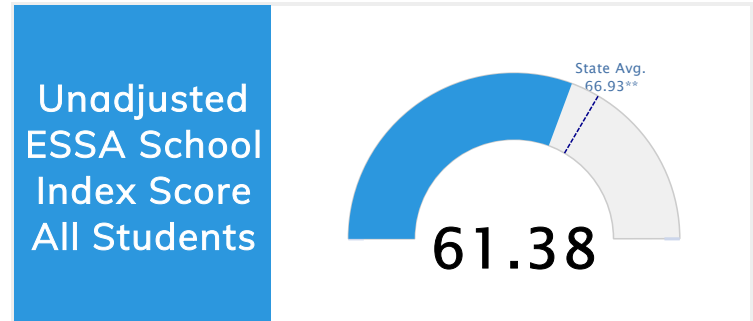

2020 - 2021 • Accountability At-a-Glance • Wakefield Elementary School

Contact Information
Wakefield Elementary School | Little Rock School District
Principal: Leslie B Taylor | Superintendent: Jermall Wright
75 Westminister Drive Little Rock, AR 72209-
http://www.lrsd.org | (501) 447-6600

Student Information			
Grades	PK - 5	Total Enrollment	471
Black	56.69%	<i>English Learners</i>	39.07%
Hispanic	40.76%	<i>Economically Disadvantaged</i>	98.30%
White	1.91%	<i>Students with Disabilities</i>	12.31%

The Public School Rating System (A.C.A. § 6-15-2105) was suspended for the 2020-2021 school year by Act 89 of 2021

School Performance • ESSA School Index Score 2021

*To ensure stakeholders can draw reasonable conclusions about school performance, two scores are reported for all students and subgroups of students. This promotes increased transparency and ensures the information on performance is meaningful and comparable as required by Section 1111(c)(4)(E)(ii) of the Every Student Succeeds Act.

Two scores reported (If both scores are equal the school tested 95% or more students):

- **Adjusted ESSA School Index score:** The Annual ESSA School Index Score follows the approved [ESSA Business Rules](#).
- **Unadjusted ESSA School Index score:** This score reflects school performance for full academic year students that were tested regardless of whether 95% of students tested. Please see percent tested below. These data should only be used to facilitate discussions regarding the impact of COVID-19.

**State Average of ESSA School Index Scores for Grade Span.